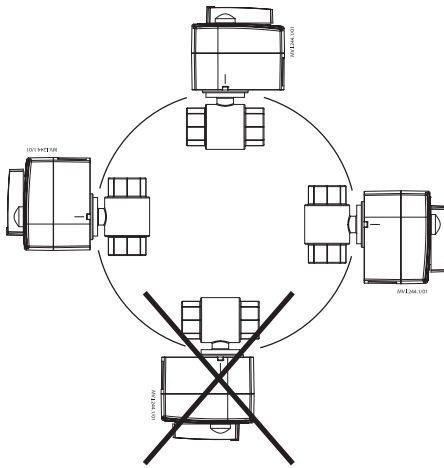

# AMZ 112, AMZ 113

**Direct/Inverse function**

Jumper	Wiring	Open Port
 DIR	L = 2 L = 2 & 3	AB-B AB-A
 INV	L = 2 L = 2 & 3	AB-A AB-B

AMZ 112/113 2-point + switch

AMZ 112, AMZ 113

2

① AMZ 112

② AMZ 113

3

- LED orange (Rotate Left)
- LED green / red
- LED orange (Rotate Right)

AMZ 112/113

LED color	2-point (AMZ 112/113)
Orange	Rotation left / right
Green	/
Red	AUX switch activation

AMZ 112

DN	Connection	L	B	N
	G			
15	1/2"	61	29,4	37
20	3/4"	69,5	33	37
25	1"	84,5	37,2	42
32	1 1/4"	98,5	47,5	42
40	1 1/2"	110	53	42
50	2"	130	64	48