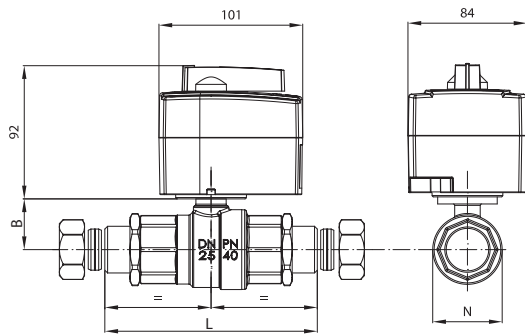

# AMZ 112, AMZ 113

**Direct/Inverse function**

Jumper	Wiring	Open Port
 DIR	L = 2 L = 2 & 3	AB-B AB-A
 INV	L = 2 L = 2 & 3	AB-A AB-B

AMZ 112/113 2-point + switch

AMZ 112, AMZ 113

2

① AMZ 112

② AMZ 113

3

- LED orange (Rotate Left)
- LED green / red
- LED orange (Rotate Right)

AMZ 112/113

LED color	2-point (AMZ 112/113)
Orange	Rotation left / right
Green	/
Red	AUX switch activation

AMZ 112

DN	Connection	L	B	N
	G			
15	1/2"	61	29,4	37
20	3/4"	69,5	33	37
25	1"	84,5	37,2	42
32	1 1/4"	98,5	47,5	42
40	1 1/2"	110	53	42
50	2"	130	64	48

AMZ 112

DN	Connection	L	B	N
	G			
15	Cu-Cu 22	103	29,4	37
20	Cu-Cu 22	111,5	33	37

AMZ 113

DN	Connection	L	B	N
	G			
15	1/2"	64,5	38	49,5
20	3/4"	76	42	59,5
25	1"	97	46,5	74,5
32	1 1/4"	118	61,25	95,5

Danfoss A/S