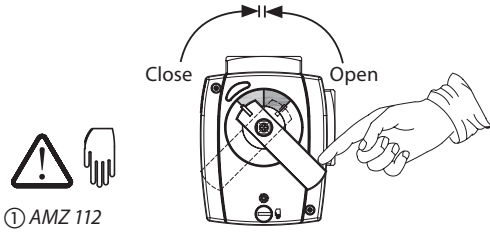

# AMZ 112, AMZ 113

**Direct/Inverse function**

Jumper	Wiring	Open Port
 DIR	L = 2 L = 2 & 3	AB-B AB-A
 INV	L = 2 L = 2 & 3	AB-A AB-B

AMZ 112/113 2-point + switch

AMZ 112, AMZ 113

2

① AMZ 112

② AMZ 113

3

- LED orange (Rotate Left)
- LED green / red
- LED orange (Rotate Right)

AMZ 112/113

LED color	2-point (AMZ 112/113)
Orange	Rotation left / right
Green	/
Red	AUX switch activation

AMZ 112

DN	Connection	L	B	N
	G			
15	1/2"	61	29,4	37
20	3/4"	69,5	33	37
25	1"	84,5	37,2	42
32	1 1/4"	98,5	47,5	42
40	1 1/2"	110	53	42
50	2"	130	64	48