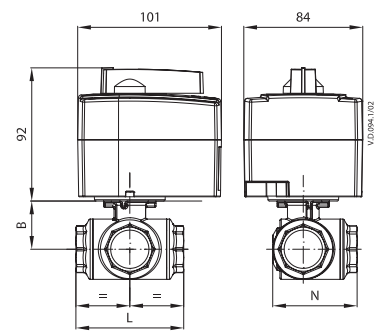

# AMZ 112, AMZ 113

**Direct/Inverse function**

Jumper	Wiring	Open Port
 DIR	L = 2 L = 2 & 3	AB-B AB-A
 INV	L = 2 L = 2 & 3	AB-A AB-B

AMZ 112/113 2-point + switch

AMZ 112, AMZ 113

2

① AMZ 112

② AMZ 113

3

- LED orange (Rotate Left)
- LED green / red
- LED orange (Rotate Right)

AMZ 112/113

LED color	2-point (AMZ 112/113)
Orange	Rotation left / right
Green	/
Red	AUX switch activation

AMZ 112

DN	Connection	L	B	N
	G			
15	1/2"	61	29,4	37
20	3/4"	69,5	33	37
25	1"	84,5	37,2	42
32	1 1/4"	98,5	47,5	42
40	1 1/2"	110	53	42
50	2"	130	64	48

AMZ 112

DN	Connection	L	B	N
	G			
15	Cu-Cu 22	103	29,4	37
20	Cu-Cu 22	111,5	33	37

AMZ 113

DN	Connection	L	B	N
	G			
15	1/2"	64,5	38	49,5
20	3/4"	76	42	59,5
25	1"	97	46,5	74,5
32	1 1/4"	118	61,25	95,5

Danfoss A/S