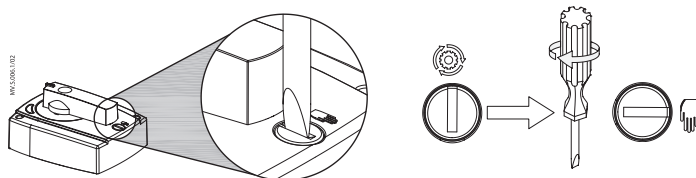

# AMZ 112, AMZ 113

**Direct/Inverse function**

Jumper	Wiring	Open Port
 DIR	L = 2 L = 2 & 3	AB-B AB-A
 INV	L = 2 L = 2 & 3	AB-A AB-B

AMZ 112/113 2-point + switch

AMZ 112, AMZ 113

2

① AMZ 112

② AMZ 113