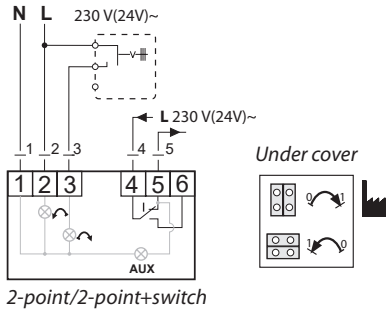

Operating Guide

AMZ 112, AMZ 113

# AMZ 112, AMZ 113

**Direct/Inverse function**

Jumper	Wiring	Open Port
 DIR	L = 2 L = 2 & 3	AB-B AB-A
 INV	L = 2 L = 2 & 3	AB-A AB-B

AMZ 112/113 2-point + switch

AMZ 112, AMZ 113

2

① AMZ 112

② AMZ 113

3

- LED orange (Rotate Left)
- LED green / red
- LED orange (Rotate Right)

AMZ 112/113

LED color	2-point (AMZ 112/113)
Orange	Rotation left / right
Green	/
Red	AUX switch activation

AMZ 112

DN	Connection	L	B	N
	G			
15	1/2"	61	29,4	37
20	3/4"	69,5	33	37
25	1"	84,5	37,2	42
32	1 1/4"	98,5	47,5	42
40	1 1/2"	110	53	42
50	2"	130	64	48