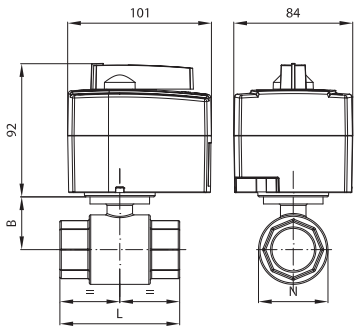

# AMZ 112, AMZ 113

**Direct/Inverse function**

Jumper	Wiring	Open Port
 DIR	L = 2 L = 2 & 3	AB-B AB-A
 INV	L = 2 L = 2 & 3	AB-A AB-B

AMZ 112/113 2-point + switch

AMZ 112, AMZ 113

2

① AMZ 112

② AMZ 113

3

- LED orange (Rotate Left)
- LED green / red
- LED orange (Rotate Right)

AMZ 112/113

LED color	2-point (AMZ 112/113)
Orange	Rotation left / right
Green	/
Red	AUX switch activation

AMZ 112

DN	Connection	L	B	N
	G			
15	1/2"	61	29,4	37
20	3/4"	69,5	33	37
25	1"	84,5	37,2	42
32	1 1/4"	98,5	47,5	42
40	1 1/2"	110	53	42
50	2"	130	64	48

AMZ 112

DN	Connection	L	B	N
	G			
15	Cu-Cu 22	103	29,4	37
20	Cu-Cu 22	111,5	33	37

AMZ 113

DN	Connection	L	B	N
	G			
15	1/2"	64,5	38	49,5
20	3/4"	76	42	59,5
25	1"	97	46,5	74,5
32	1 1/4"	118	61,25	95,5

Danfoss A/S