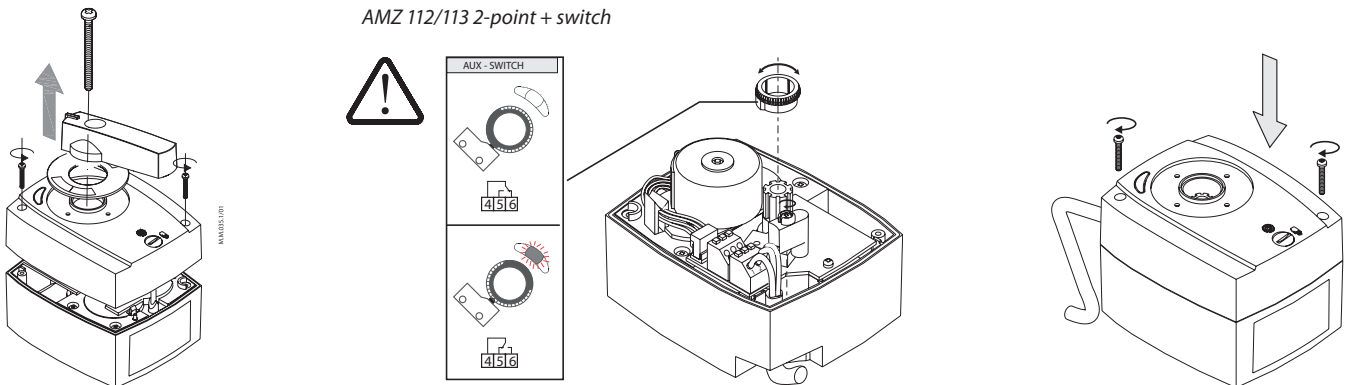

# AMZ 112, AMZ 113

**Direct/Inverse function**

Jumper	Wiring	Open Port
 DIR	L = 2 L = 2 & 3	AB-B AB-A
 INV	L = 2 L = 2 & 3	AB-A AB-B

AMZ 112/113 2-point + switch

AMZ 112, AMZ 113

2

① AMZ 112

② AMZ 113

3

- LED orange (Rotate Left)
- LED green / red
- LED orange (Rotate Right)

AMZ 112/113

LED color	2-point (AMZ 112/113)
Orange	Rotation left / right
Green	/
Red	AUX switch activation

AMZ 112

DN	Connection	L	B	N
	G			
15	1/2"	61	29,4	37
20	3/4"	69,5	33	37
25	1"	84,5	37,2	42
32	1 1/4"	98,5	47,5	42
40	1 1/2"	110	53	42
50	2"	130	64	48