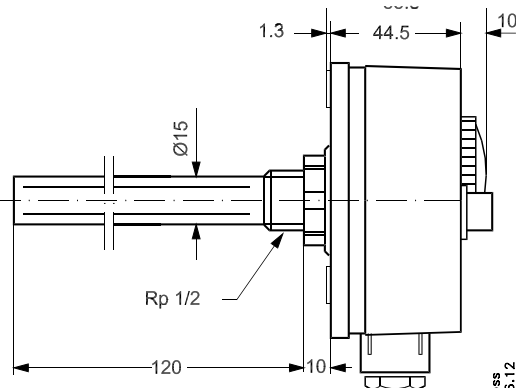

## Safety thermostats, ST-1 and ST-2

087R9072

087R9072

ST-1

ST-2

Danfoss  
87N91.11

ST-2

Danfoss  
87N93.11Danfoss  
87N96.13Danfoss  
87N92.12Danfoss  
87N93.12Danfoss  
87N88.11Danfoss  
87N94.11 .10Danfoss  
87N86.12

087R9072

087R9072

**ST-1**

**ST-2**

ECL Comfort / AMV(E) 13-23-33