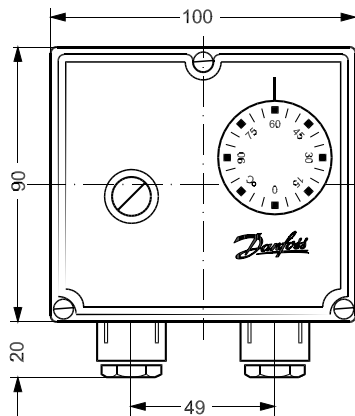

## Safety thermostats, ST-1 and ST-2

087R9072

087R9072

ST-1

ST-2

Danfoss  
87N91.11

ST-2

Danfoss  
87N93.11Danfoss  
87N96.13Danfoss  
87N92.12Danfoss  
87N93.12Danfoss  
87N88.11Danfoss  
87N94.11 .10Danfoss  
87N86.12

087R9072

087R9072

**ST-1**

**ST-2**

ECL Comfort / AMV(E) 13-23-33