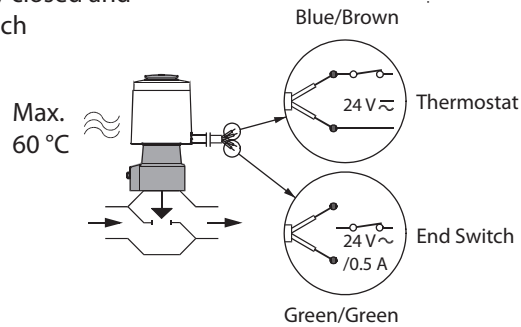

INSTRUCTIONS

TWA NC/S

TWA-A

for Danfoss RA valves

NC/S

Normally closed and end-switch

24 V Class III (supply from SELV transformer)

IP41