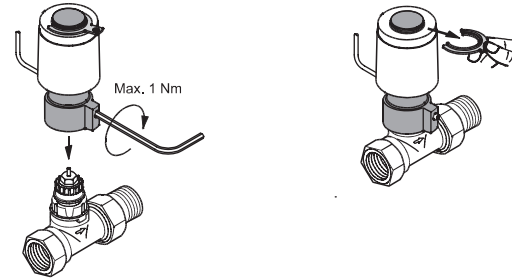

INSTRUCTIONS

TWA NC/S

TWA-A

for Danfoss RA valves

NC/S

Normally closed and end-switch

24 V Class III (supply from SELV transformer)

IP41