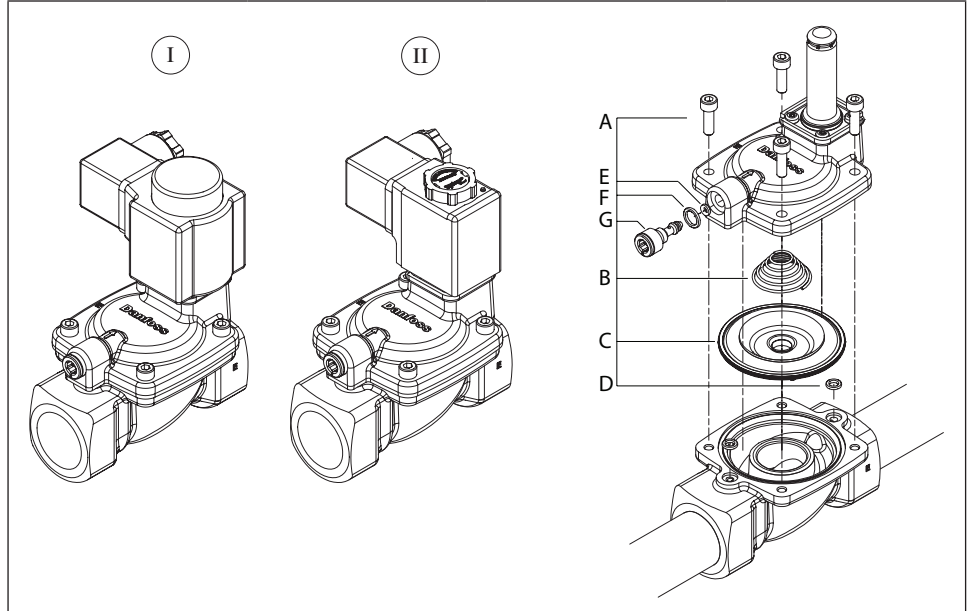

Installation guide - Spare parts and accessories

# Solenoid valve - Spare part diaphragm kit

Type EV220BW & EV228BW

132U9101

132U9101

<p>A</p>  <p>Total pcs. = 4</p>	<p>B</p>  <p>Total pcs. = 1</p>	<p>C</p>  <p>Total pcs. = 1</p>	<p>D</p>  <p>Total pcs. = 2</p>
<p>E</p>  <p>Total pcs. = 1</p>	<p>F</p>  <p>Total pcs. = 1</p>	<p>G</p>  <p>Total pcs. = 1</p>	