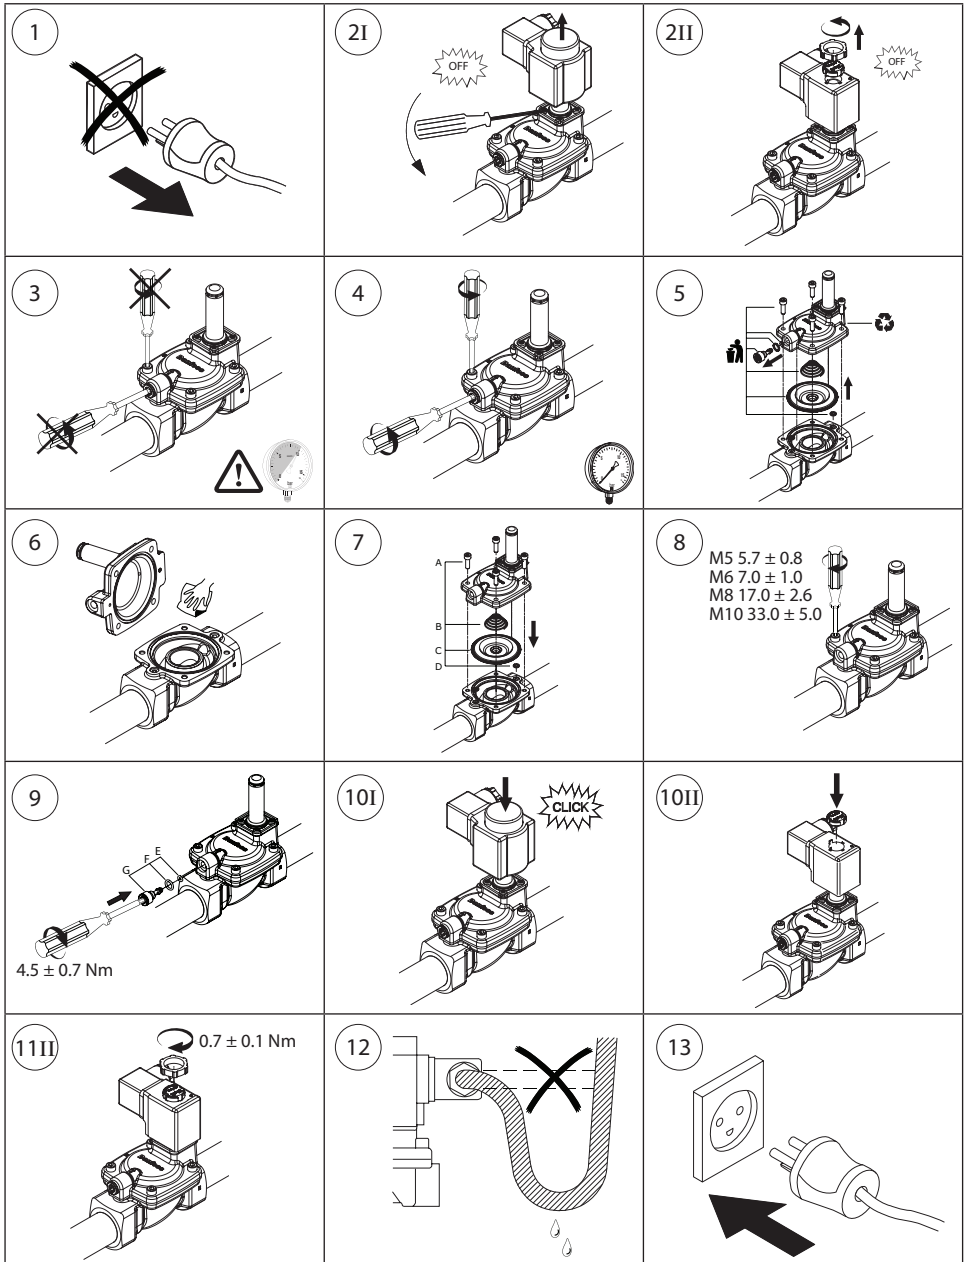

# Solenoid valve - Spare part diaphragm kit

Type EV220BW & EV228BW

132U9101

132U9101

<p>A</p>  <p>Total pcs. = 4</p>	<p>B</p>  <p>Total pcs. = 1</p>	<p>C</p>  <p>Total pcs. = 1</p>	<p>D</p>  <p>Total pcs. = 2</p>
<p>E</p>  <p>Total pcs. = 1</p>	<p>F</p>  <p>Total pcs. = 1</p>	<p>G</p>  <p>Total pcs. = 1</p>	