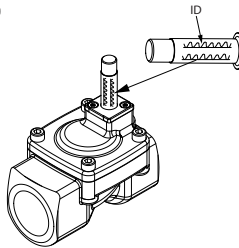

Solenoid valve

Type EV220A

**UK
CA**

032R9271

032R9271

Info for UK customers only: Danfoss Ltd, Oxford Road, UB9 4LH Denham, UK

1

2

3

4

5

6

DN	Max. working pressure (MWP)	Max. test pressure (MTP)
	[Bar]	[Bar]
6-50	16	24
EN60730-2-8		

Visit www.products.danfoss.com for further technical data

Para más información, visite www.products.danfoss.es