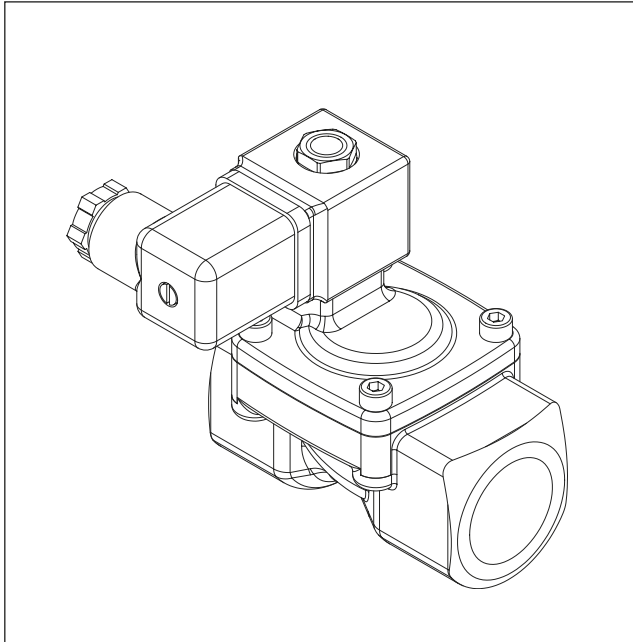

Solenoid valve

Type EV220A

**UK
CA**

032R9271

032R9271

Info for UK customers only: Danfoss Ltd, Oxford Road, UB9 4LH Denham, UK

1

2

3

4

5

6

DN	Max. working pressure (MWP)	Max. test pressure (MTP)
	[Bar]	[Bar]
6-50	16	24
EN60730-2-8		

Visit www.products.danfoss.com for further technical data

Para más información, visite www.products.danfoss.es