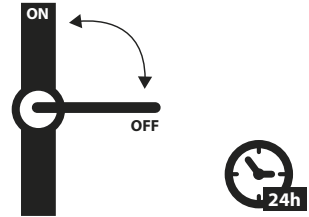

Solenoid valve

Type EV220A

**UK
CA**

032R9271

032R9271

Info for UK customers only: Danfoss Ltd, Oxford Road, UB9 4LH Denham, UK

1

2