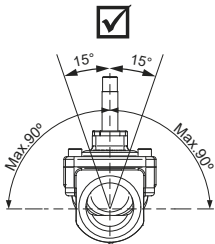

Solenoid valve

Type EV220A

**UK
CA**

032R9271

032R9271

Info for UK customers only: Danfoss Ltd, Oxford Road, UB9 4LH Denham, UK

1

2

3

4

5

6

DN	Max. working pressure (MWP)	Max. test pressure (MTP)
	[Bar]	[Bar]
6-50	16	24
EN60730-2-8		

Visit www.products.danfoss.com for further technical data

Para más información, visite www.products.danfoss.es