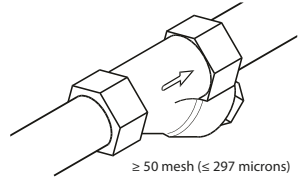

Solenoid valve

Type EV220A

**UK
CA**

032R9271

032R9271

Info for UK customers only: Danfoss Ltd, Oxford Road, UB9 4LH Denham, UK

1

2

3

4

5

6

DN	Max. working pressure (MWP)	Max. test pressure (MTP)
	[Bar]	[Bar]
6-50	16	24
EN60730-2-8		

Visit www.products.danfoss.com for further technical data

Para más información, visite www.products.danfoss.es