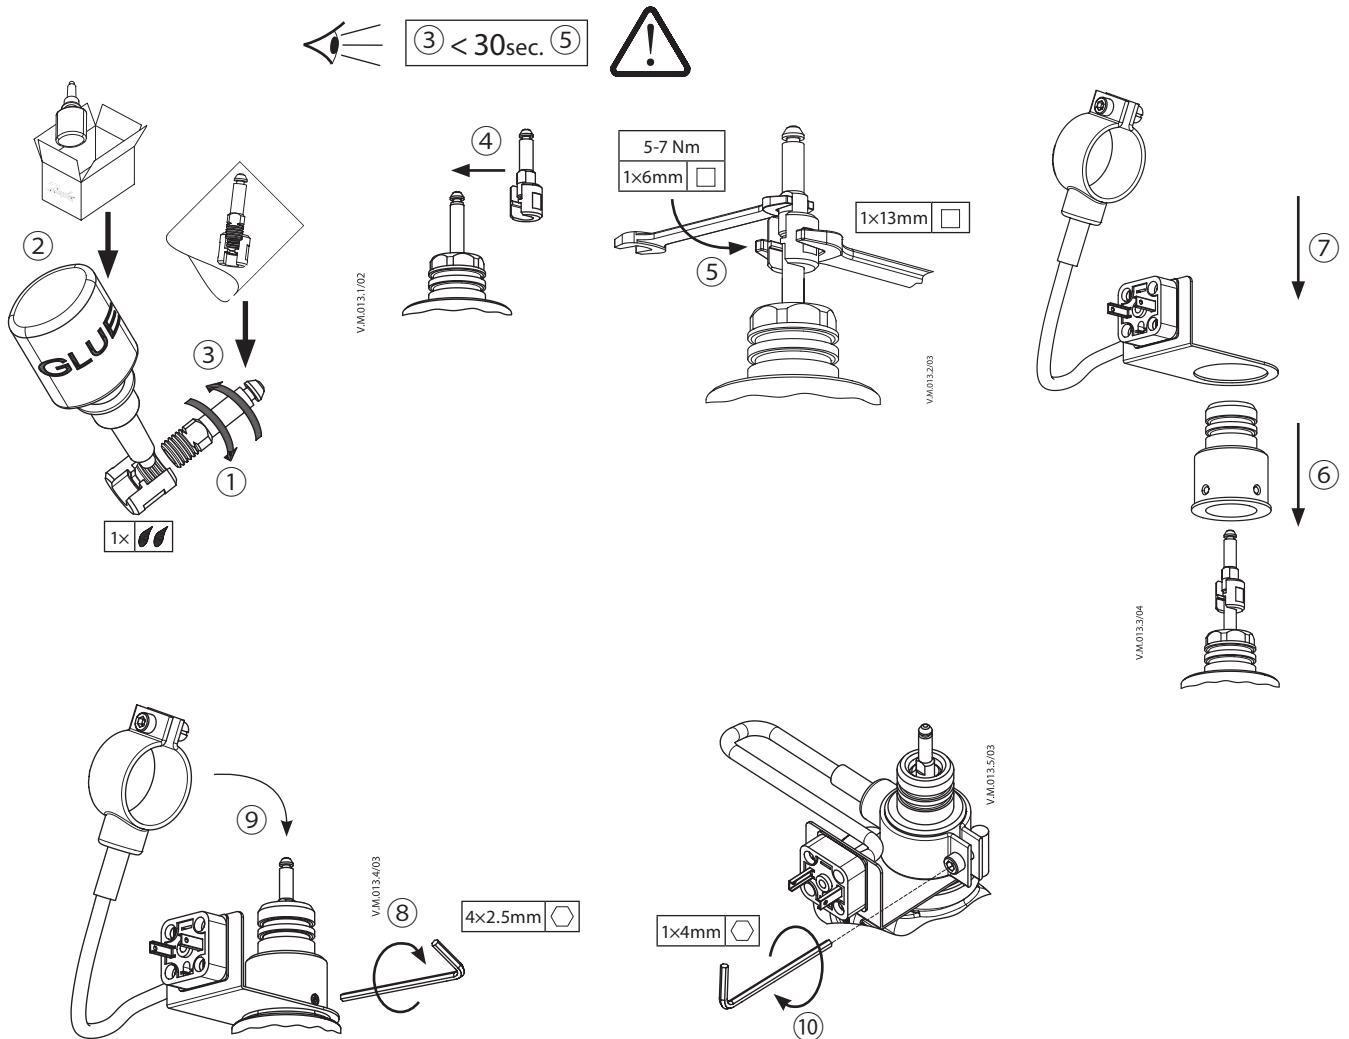

Installation Guide

Stem heater

- AMV(E) 335, 435 / VRB, VRG, VF, VL (gen.2009), AHQM
- AME 435 QM / AB-QM 2nd generation

6 mm

13 mm

Stem heater

Danfoss A/S

Heating Segment • danfoss.com • +45 7488 2222 • E-Mail: heating@danfoss.com