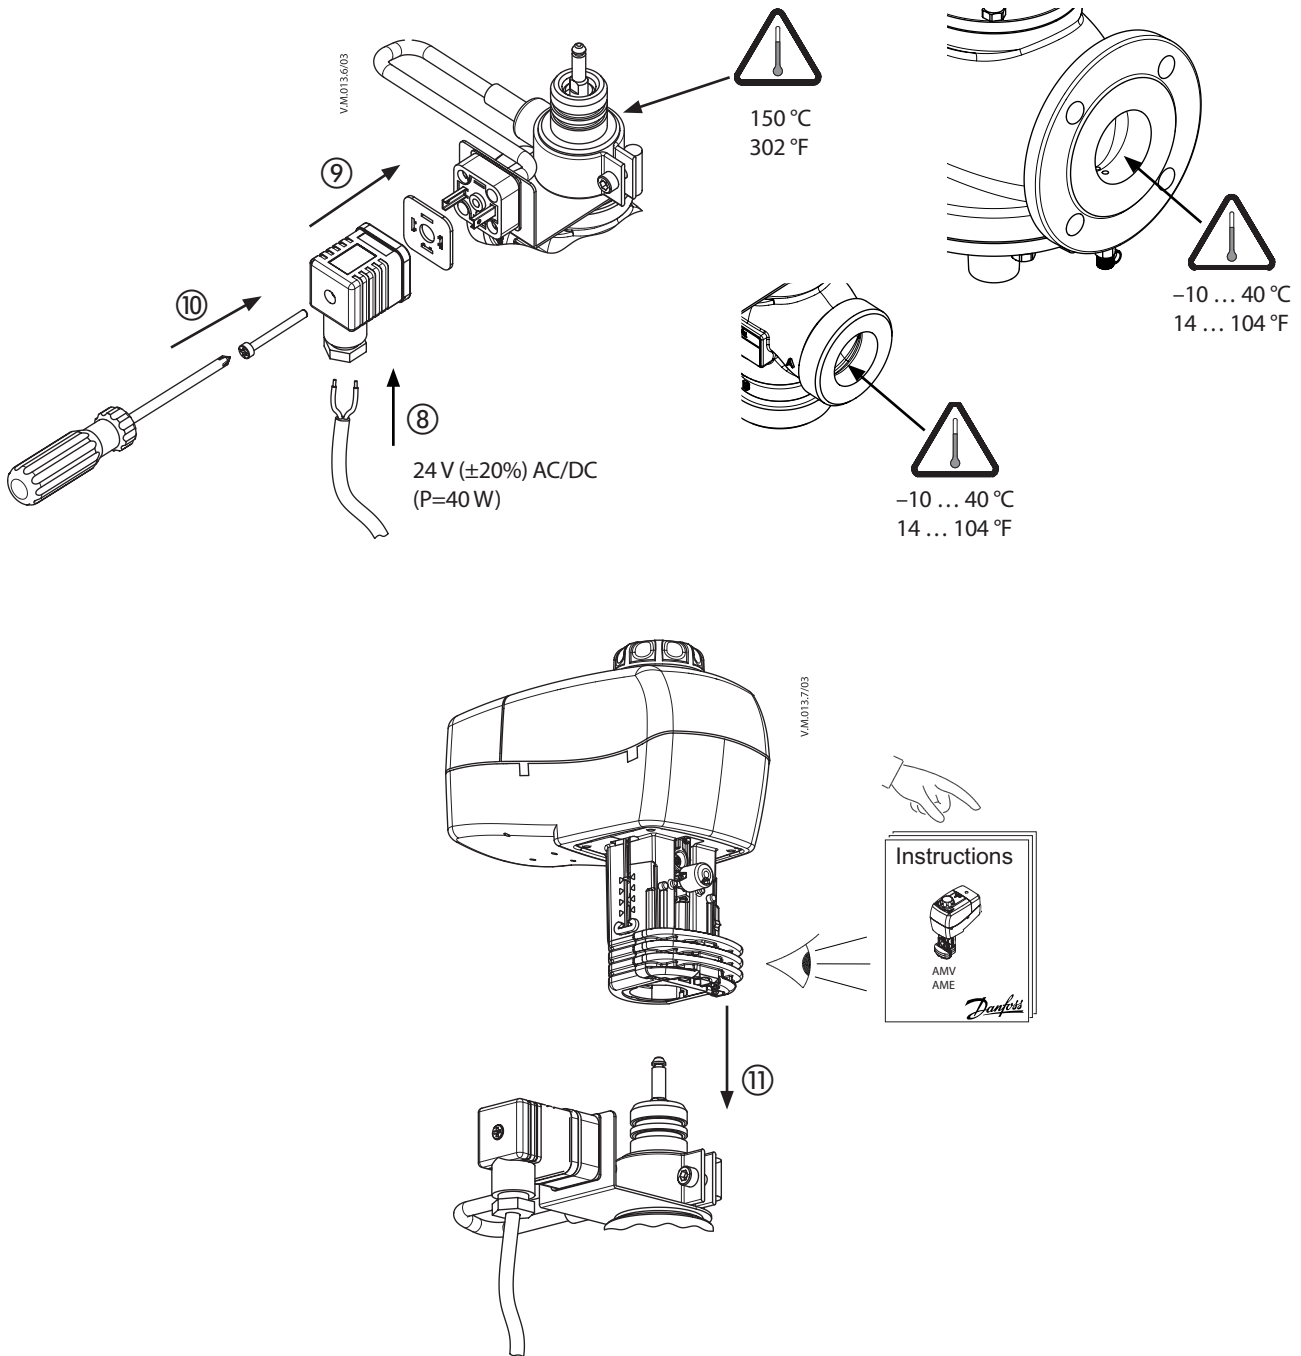

Installation Guide

Stem heater

- AMV(E) 335, 435 / VRB, VRG, VF, VL (gen.2009), AHQM
- AME 435 QM / AB-QM 2nd generation

6 mm

13 mm

Stem heater

Danfoss A/S

Heating Segment • danfoss.com • +45 7488 2222 • E-Mail: heating@danfoss.com