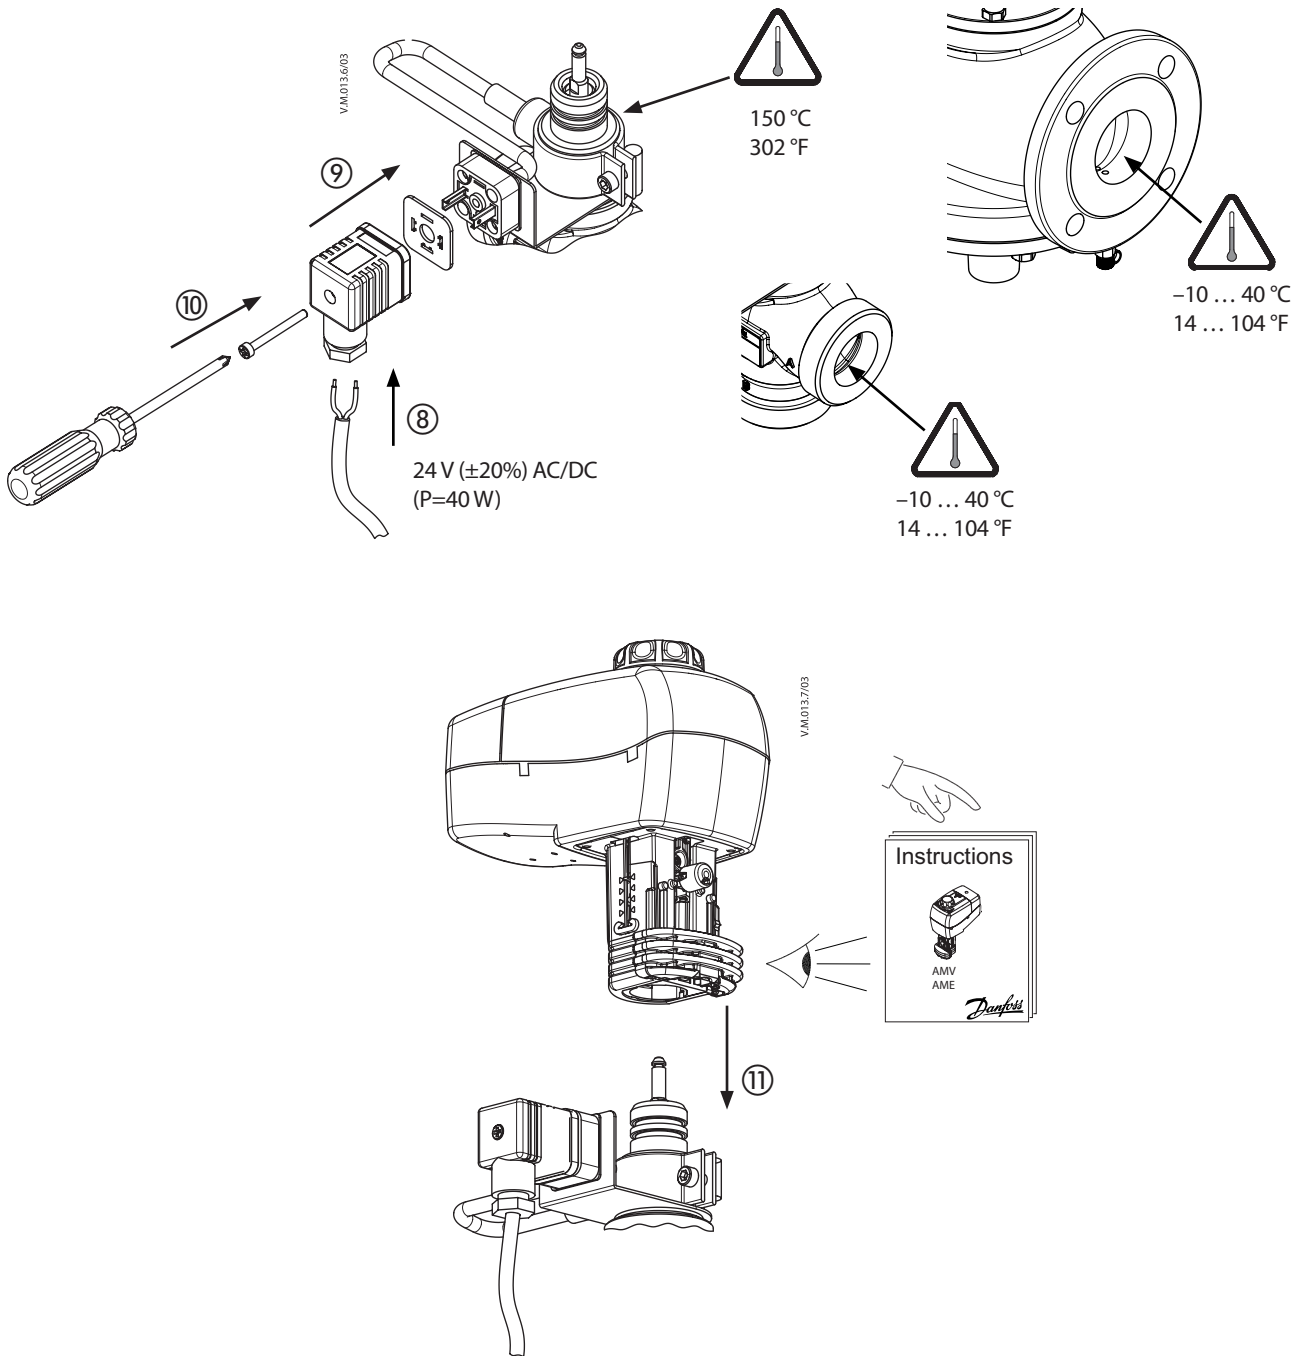

# Stem heater

- AMV(E) 335, 435 / VRB, VRG, VF, VL (gen.2009), AHQM
- AME 435 QM / AB-QM 2nd generation

2.5 mm  
4.0 mm

6 mm

13 mm

Stem heater

**Danfoss A/S**  
Heating Segment • danfoss.com • +45 7488 2222 • E-Mail: heating@danfoss.com