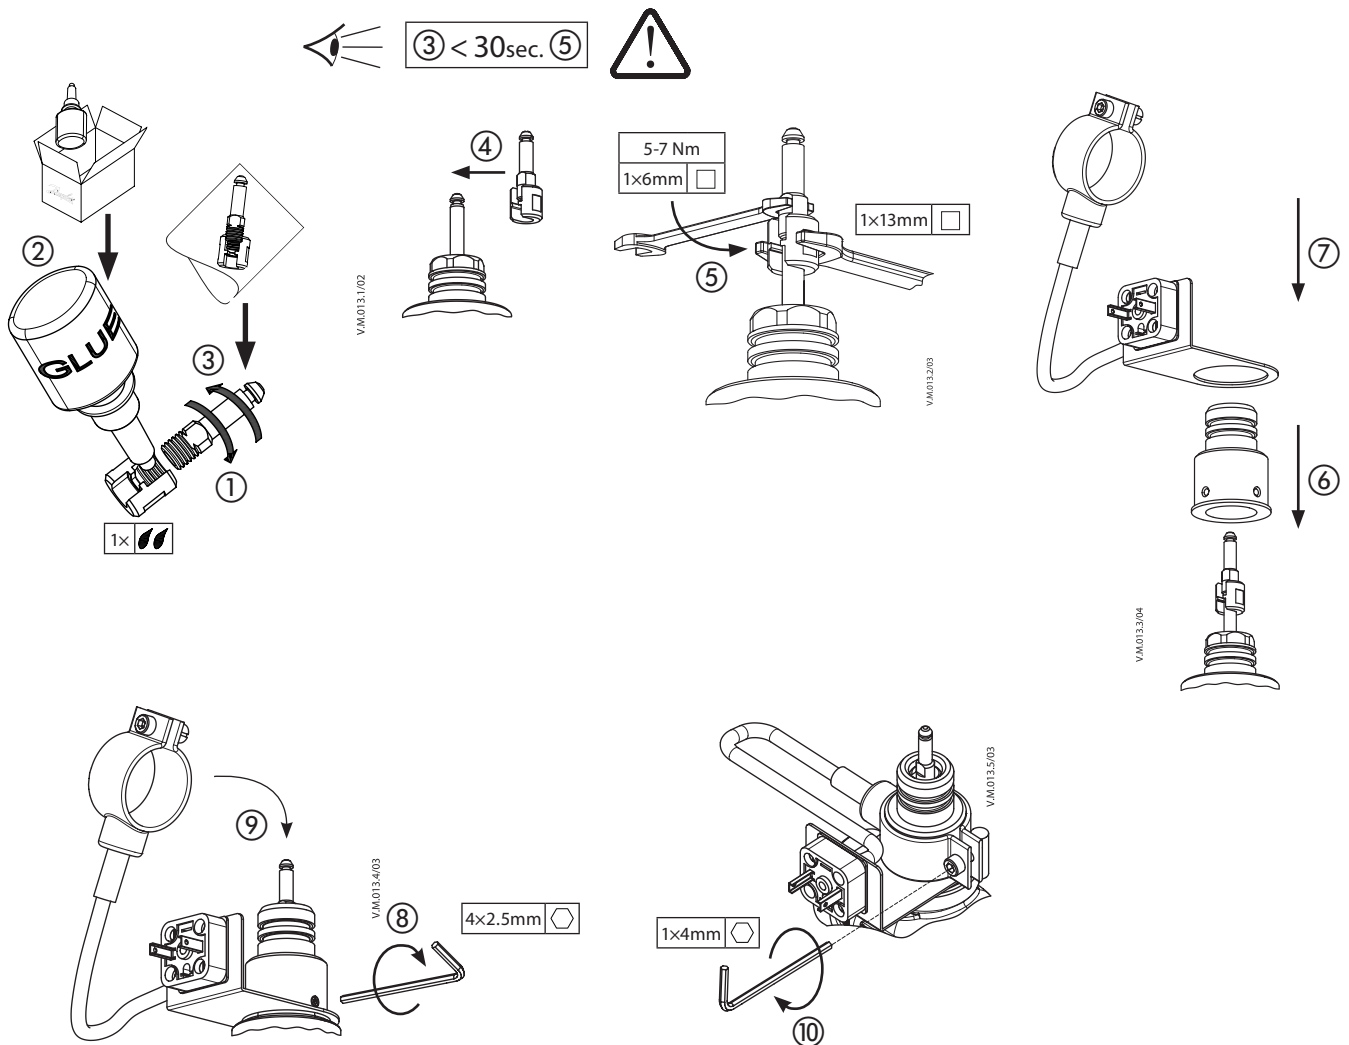

Installation Guide

# Stem heater

- AMV(E) 335, 435 / VRB, VRG, VF, VL (gen.2009), AHQM
- AME 435 QM / AB-QM 2nd generation

2.5 mm  
4.0 mm

6 mm

13 mm

Stem heater

**Danfoss A/S**  
Heating Segment • danfoss.com • +45 7488 2222 • E-Mail: heating@danfoss.com