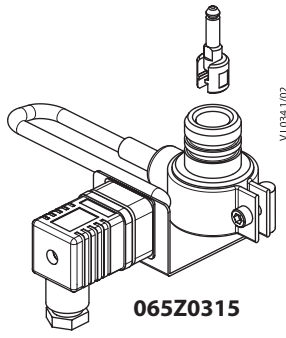

Installation Guide

Stem heater

- AMV(E) 335, 435 / VRB, VRG, VF, VL (gen.2009), AHQM
- AME 435 QM / AB-QM 2nd generation

6 mm

13 mm

Stem heater

Danfoss A/S

Heating Segment • danfoss.com • +45 7488 2222 • E-Mail: heating@danfoss.com