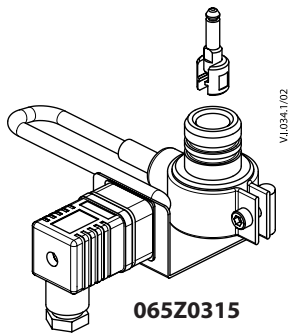

# Stem heater

- AMV(E) 335, 435 / VRB, VRG, VF, VL (gen.2009), AHQM
- AME 435 QM / AB-QM 2nd generation

2.5 mm  
4.0 mm

6 mm

13 mm

Stem heater

**Danfoss A/S**  
Heating Segment • danfoss.com • +45 7488 2222 • E-Mail: heating@danfoss.com