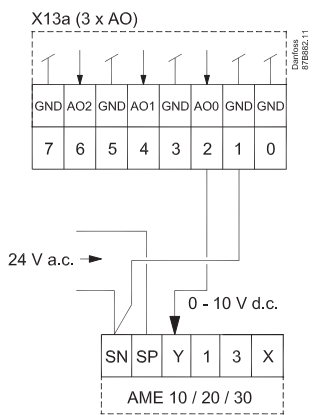

Installation Guide, ECL Apex 20

? **ECL Apex 20: www.heating.danfoss.com**

? **<https://www.youtube.com/user/DanfossHeating>**
-> **Playlists** -> **How-to Videos** -> **District Energy installation videos**