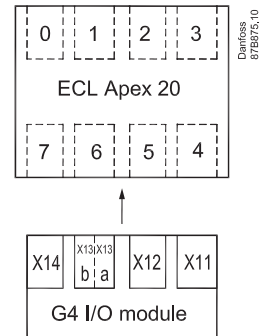

Installation Guide

ECL Apex 20 (code no. 087B2506)

Danfoss
87B826.10

Danfoss
87B865.12

Danfoss
87B864.10

Danfoss
87B875.10

Danfoss
87B877.10

Danfoss
87B863.10