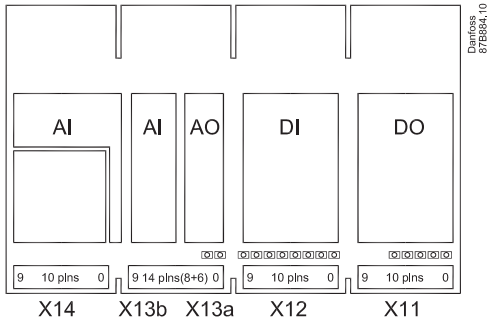

Installation Guide

ECL Apex 20 (code no. 087B2506)

Danfoss
87B826.10

Danfoss
87B865.12

Danfoss
87B864.10

Danfoss
87B875.10

Danfoss
87B877.10

Danfoss
87B863.10