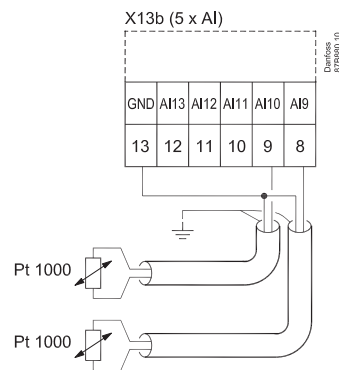

Installation Guide, ECL Apex 20

? **ECL Apex 20: www.heating.danfoss.com**

? **<https://www.youtube.com/user/DanfossHeating>**
-> **Playlists** -> **How-to Videos** -> **District Energy installation videos**