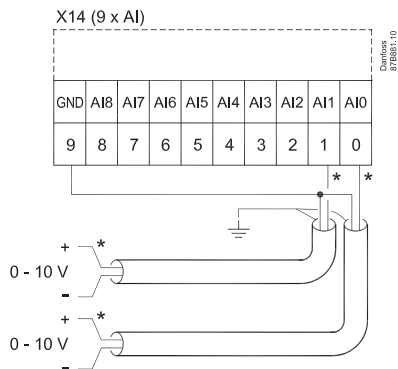

Installation Guide, ECL Apex 20

? **ECL Apex 20: www.heating.danfoss.com**

? **<https://www.youtube.com/user/DanfossHeating>**
-> **Playlists** -> **How-to Videos** -> **District Energy installation videos**