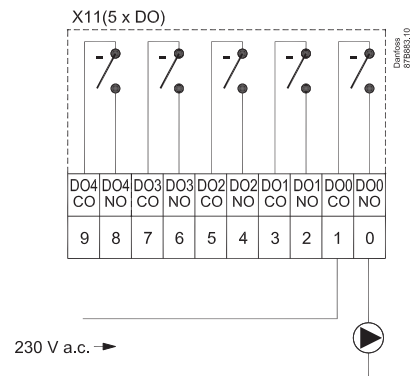

Installation Guide

ECL Apex 20 (code no. 087B2506)

Danfoss
87B826.10

Danfoss
87B865.12

Danfoss
87B864.10

Danfoss
87B875.10

Danfoss
87B877.10

Danfoss
87B863.10