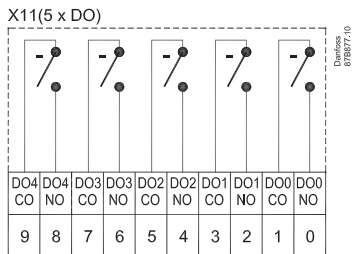

Installation Guide

ECL Apex 20 (code no. 087B2506)

Danfoss
87B826.10

Danfoss
87B865.12

Danfoss
87B864.10

Danfoss
87B875.10

Danfoss
87B877.10

Danfoss
87B863.10