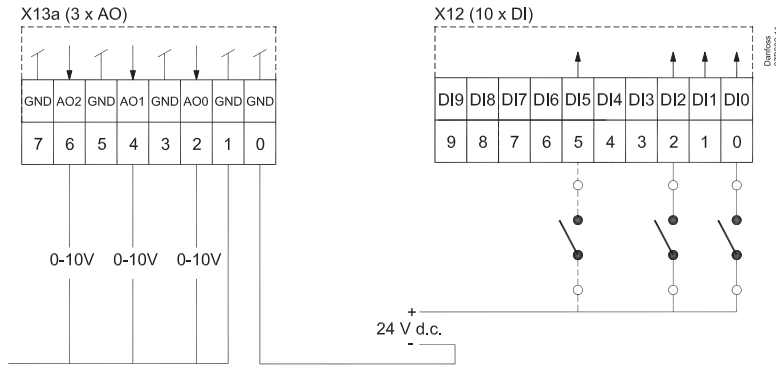

Installation Guide, ECL Apex 20

? **ECL Apex 20: www.heating.danfoss.com**

? **<https://www.youtube.com/user/DanfossHeating>**
-> **Playlists** -> **How-to Videos** -> **District Energy installation videos**