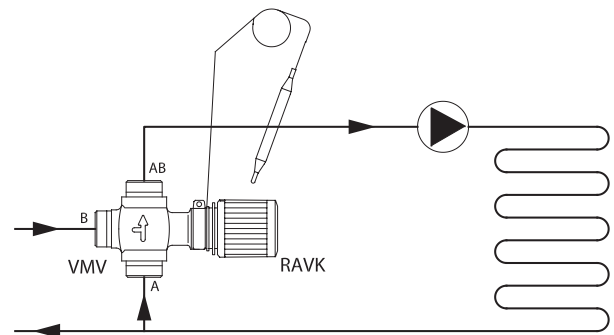

Installation Guide

VMV

Type	Max. Δp bar
VMV 15	0,6
VMV 20	0,5
VMV 25	0,3
VMV 32	0,2
VMV 40	0,2

NC (normally closed)
RAVK (only VMV DN 15, 20)
ABV-NC

NO (normally open)
ABV-NO

NC (normally closed)
RAVK (only VMV DN 15, 20)
ABV-NC