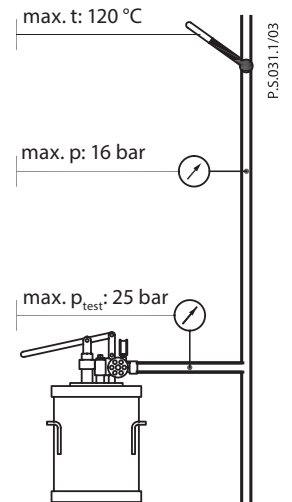

Installation Guide

VMV

Type	Max. Δp bar
VMV 15	0,6
VMV 20	0,5
VMV 25	0,3
VMV 32	0,2
VMV 40	0,2

NC (normally closed)
RAVK (only VMV DN 15, 20)
ABV-NC

NO (normally open)
ABV-NO

NC (normally closed)
RAVK (only VMV DN 15, 20)
ABV-NC