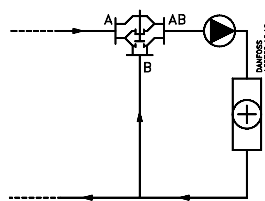

Installation Guide

VMV

Type	Max. Δp bar
VMV 15	0,6
VMV 20	0,5
VMV 25	0,3
VMV 32	0,2
VMV 40	0,2

NC (normally closed)
RAVK (only VMV DN 15, 20)
ABV-NC

NO (normally open)
ABV-NO

NC (normally closed)
RAVK (only VMV DN 15, 20)
ABV-NC