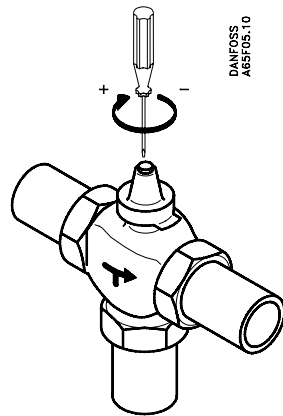

Installation Guide

VMV

Type	Max. Δp bar
VMV 15	0,6
VMV 20	0,5
VMV 25	0,3
VMV 32	0,2
VMV 40	0,2

NC (normally closed)
RAVK (only VMV DN 15, 20)
ABV-NC

NO (normally open)
ABV-NO

NC (normally closed)
RAVK (only VMV DN 15, 20)
ABV-NC