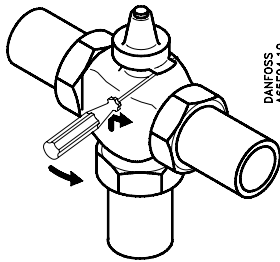

Installation Guide

VMV

Type	Max. Δp bar
VMV 15	0,6
VMV 20	0,5
VMV 25	0,3
VMV 32	0,2
VMV 40	0,2

NC (normally closed)
RAVK (only VMV DN 15, 20)
ABV-NC

NO (normally open)
ABV-NO

NC (normally closed)
RAVK (only VMV DN 15, 20)
ABV-NC