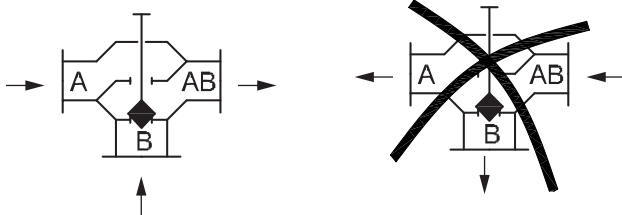

Installation Guide

VMV

Type	Max. Δp bar
VMV 15	0,6
VMV 20	0,5
VMV 25	0,3
VMV 32	0,2
VMV 40	0,2

NC (normally closed)
RAVK (only VMV DN 15, 20)
ABV-NC

NO (normally open)
ABV-NO

NC (normally closed)
RAVK (only VMV DN 15, 20)
ABV-NC

NO (normally open)
ABV-NO