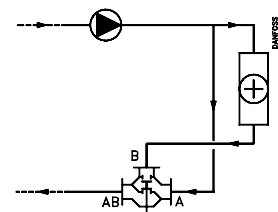

Installation Guide

VMV

Type	Max. Δp bar
VMV 15	0,6
VMV 20	0,5
VMV 25	0,3
VMV 32	0,2
VMV 40	0,2

NC (normally closed)
RAVK (only VMV DN 15, 20)
ABV-NC

NO (normally open)
ABV-NO

NC (normally closed)
RAVK (only VMV DN 15, 20)
ABV-NC