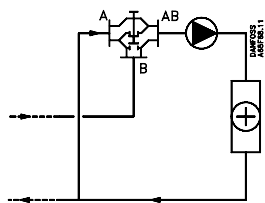

Installation Guide

VMV

Type	Max. Δp bar
VMV 15	0,6
VMV 20	0,5
VMV 25	0,3
VMV 32	0,2
VMV 40	0,2

NC (normally closed)
RAVK (only VMV DN 15, 20)
ABV-NC

NO (normally open)
ABV-NO

NC (normally closed)
RAVK (only VMV DN 15, 20)
ABV-NC