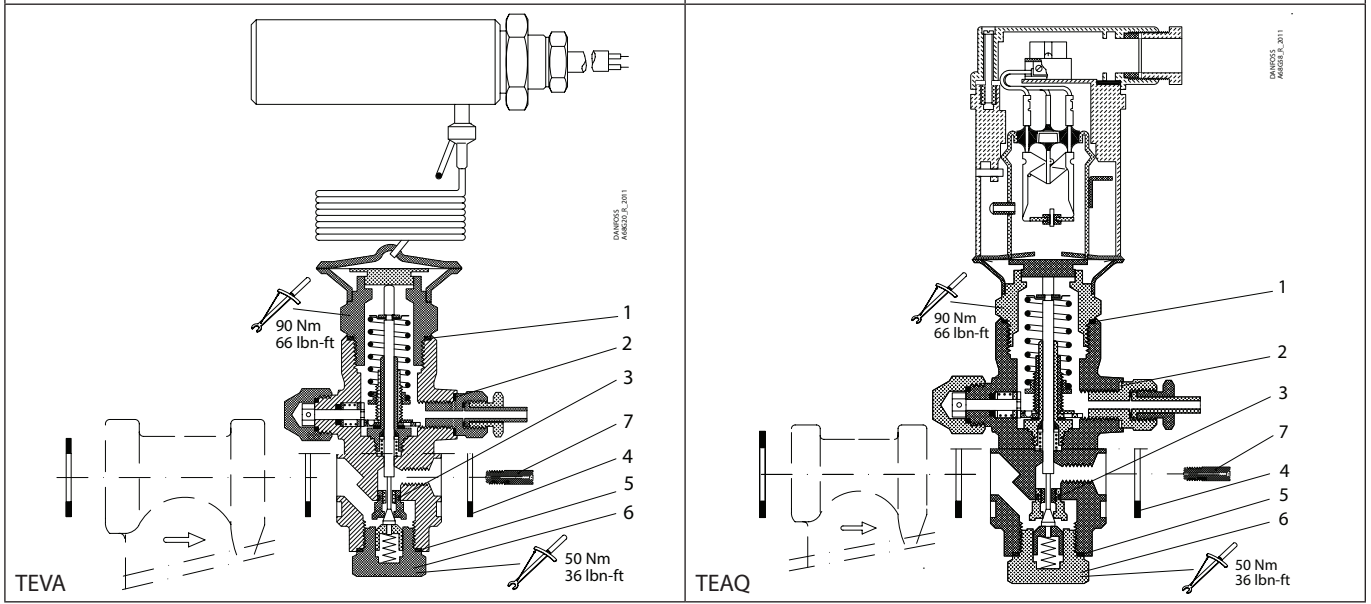

Installation guide – Spare parts and accessories

Repair kit, orifice | Code numbers: 068G2050, 068G2051, 068G2052, 068G2053, 068G2054, 068G2055, 068G2056, 068G2057, 068G2058, 068G2059  
TEA, TEAT, TEVA and TEAQ, Size 20 and 85

<p><b>1</b></p> <p>▬ = Alu.</p> <p>Total no. = 2</p>	<p><b>2</b></p> <p>▬ = Alu.</p> <p>Total no. = 1</p>	<p><b>3 (size 20)</b></p> <p>Total no. = 1</p>	<p><b>3 (size 85)</b></p> <p>Total no. = 1</p>	<p><b>4 (size 20)</b></p> <p>▬ = Fibre</p> <p>Total no. = 3</p>
<p><b>4 (size 85)</b></p> <p>▬ = Fibre</p> <p>Total no. = 3</p>	<p><b>5</b></p> <p>▬ = Alu.</p> <p>Total no. = 1</p>	<p><b>6</b></p> <p>Total no. = 1</p>	<p><b>7</b></p> <p>Included in the repair kit <b>068G2050</b> only</p> <p>Total no. = 1</p>	