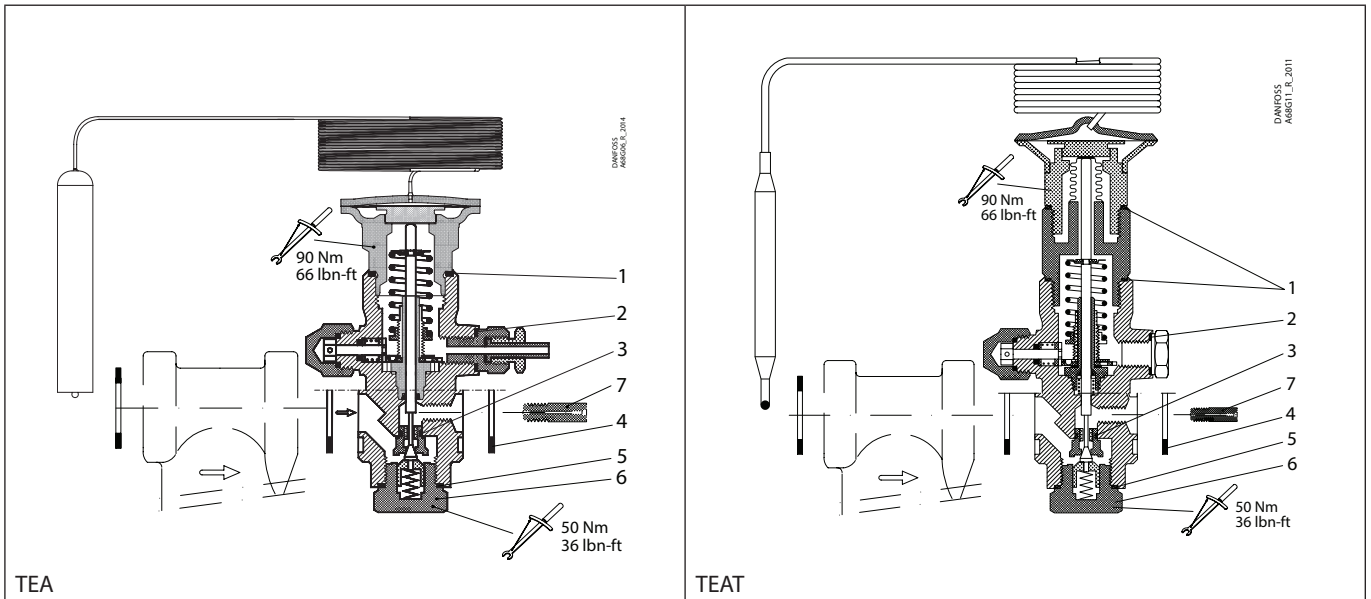

Installation guide – Spare parts and accessories

Repair kit, orifice | Code numbers: 068G2050, 068G2051, 068G2052, 068G2053, 068G2054, 068G2055, 068G2056, 068G2057, 068G2058, 068G2059  
TEA, TEAT, TEVA and TEAQ, Size 20 and 85

<p><b>1</b></p> <p>▬ = Alu.</p> <p>Total no. = 2</p>	<p><b>2</b></p> <p>▬ = Alu.</p> <p>Total no. = 1</p>	<p><b>3 (size 20)</b></p> <p>Total no. = 1</p>	<p><b>3 (size 85)</b></p> <p>Total no. = 1</p>	<p><b>4 (size 20)</b></p> <p>▬ = Fibre</p> <p>Total no. = 3</p>
<p><b>4 (size 85)</b></p> <p>▬ = Fibre</p> <p>Total no. = 3</p>	<p><b>5</b></p> <p>▬ = Alu.</p> <p>Total no. = 1</p>	<p><b>6</b></p> <p>Total no. = 1</p>	<p><b>7</b></p> <p>Included in the repair kit <b>068G2050</b> only</p> <p>Total no. = 1</p>	