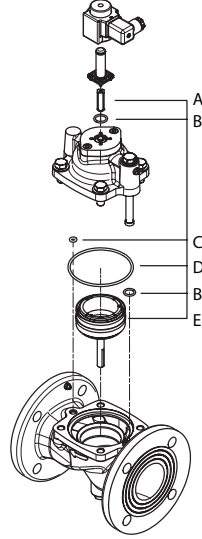

Installation guide - Spare part

Solenoid valve – Spare part kit

Type EV220B 65 - 100

016R9520

016R9520

A

Total pcs. = 1

B