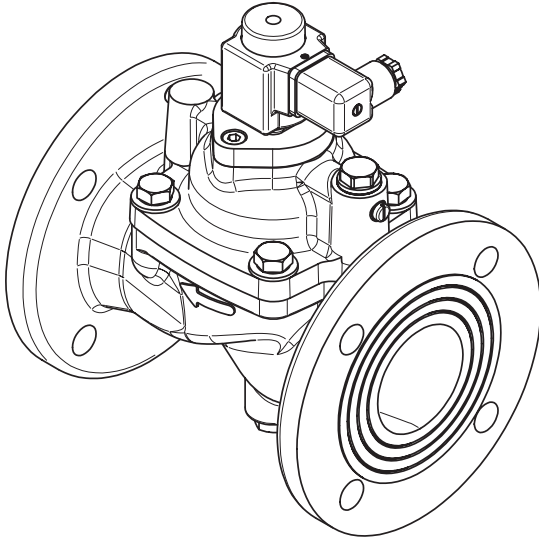

Installation guide - Spare part

Solenoid valve – Spare part kit

Type EV220B 65 - 100

016R9520

016R9520

A

Total pcs. = 1

B