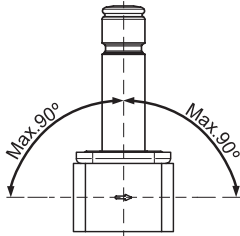

Installation guide

Solenoid valve

Type EV215B

032R9280

032R9280

1

2

3