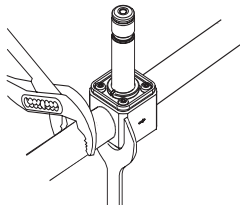

Installation guide

Solenoid valve

Type EV215B

032R9280

032R9280

1

2

3

4

5

6