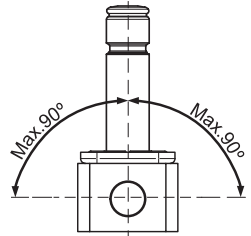

Installation guide

Solenoid valve

Type EV215B

032R9280

032R9280

1

2

3