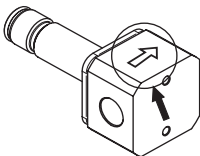

Installation guide

Solenoid valve

Type EV215B

032R9280

032R9280

1

2

3

4

5

6