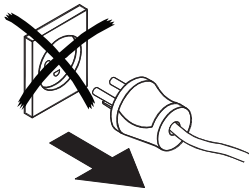

Installation guide

Solenoid valve

Type EV215B

032R9280

032R9280

1

2

3