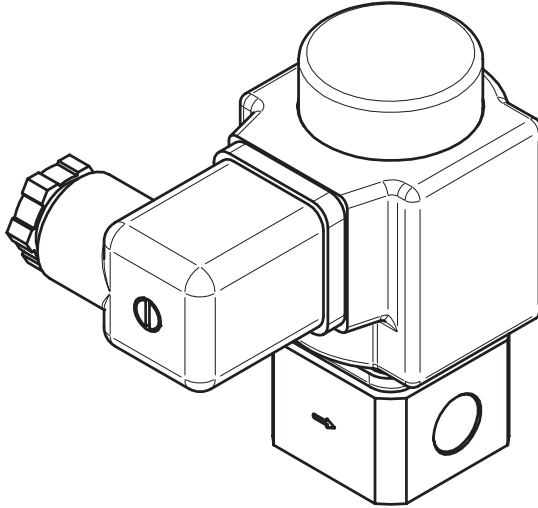

Installation guide

Solenoid valve

Type EV215B

032R9280

032R9280

1

2

3