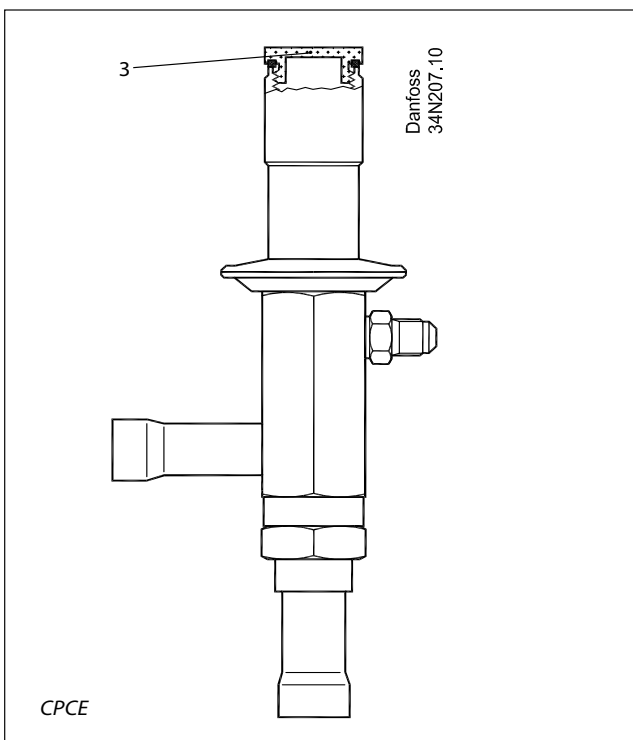

Data sheet

Spare parts and accessories for Pressure Regulator

Types KV and CPCE

| Description | | Code no. |
|---|--|----------|
| 1. Cap and gasket for KV 12, KV 15, KV 22 | | |
| 2. Cap and gasket for KV 28, KV 35 | | |
| 3. Cap and gasket for CPCE | | 034L2000 |
| 4. Cap and gasket for Schrader valve | | |
| 5. Schrader valve | | |
| 6. Locking screw for KV 12, KV 15, KV 22 | | 034L0208 |
| 7. Locking screw for KV 28, KV 35 | | 034L0210 |