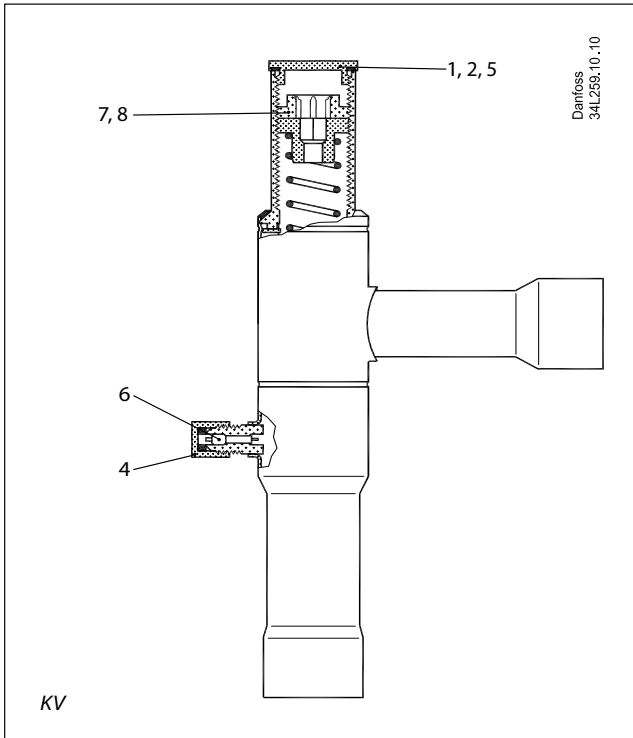

Data sheet

Spare parts and accessories for Pressure Regulator

Types KV and CPCE

| Description | | Code no. |
|---|--|----------|
| 1. Cap and gasket for KV 12, KV 15, KV 22 | | |
| 2. Cap and gasket for KV 28, KV 35 | | |
| 3. Cap and gasket for CPCE | | 034L2000 |
| 4. Cap and gasket for Schrader valve | | |
| 5. Schrader valve | | |
| 6. Locking screw for KV 12, KV 15, KV 22 | | 034L0208 |
| 7. Locking screw for KV 28, KV 35 | | 034L0210 |