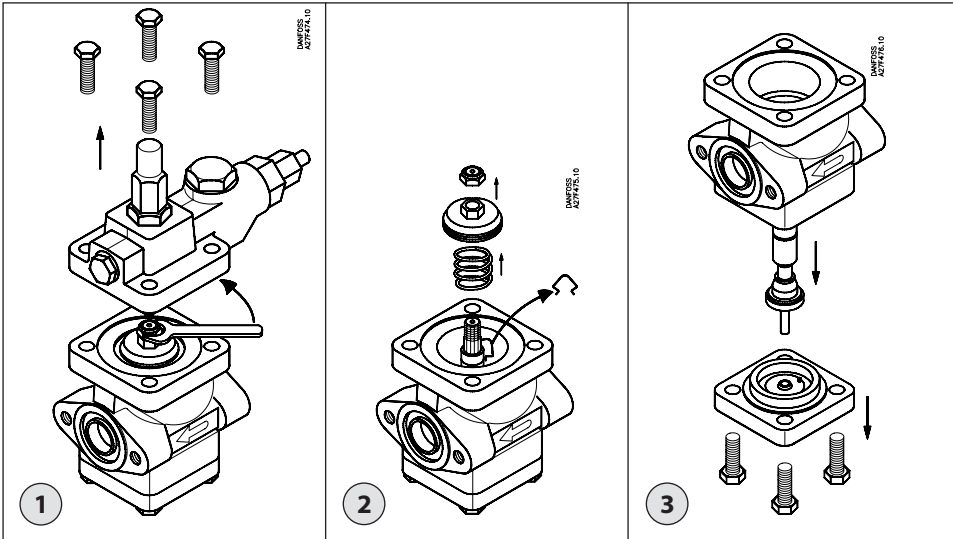

Installation Guide

Damping cylinder

for PMFH - Liquid level regulating valve

027R9507

027R9507