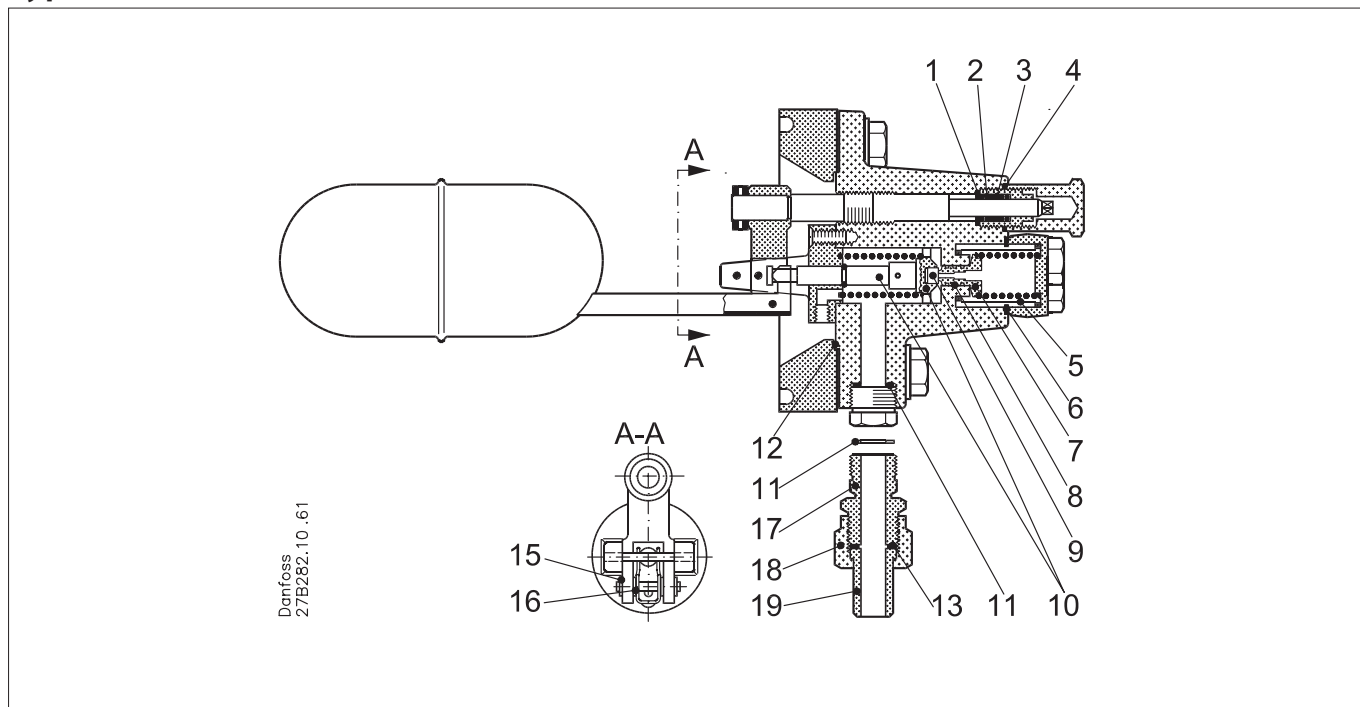

Data sheet – Spare parts and accessories

Float valves
Types SV 4, SV 5 and SV 6

Description	Pos. #	Qty.	Code no.
Seal kit			
Sealing ring	1	1	027B2070
O-ring	2	2	
Washer	3	1	
Washer, nylon	4	1	
Gasket	6	1	
Alu gasket	11	2	
Gasket	12	1	
Alu gasket	13	2	
Alu gasket	14	2	
Service kit			
Valve plate, teflon	9	1	027B2073
Cone incl. tap	10	1	
Locking ring	15	2	
Washer, nylon	16	2	
Strainer			
Strainer	5	1	027B2071
Orifice assembly			
Gasket	6	1	027B2080
Orifice dia. 1.0 mm	7	1	
O-ring	8	1	
Valve plate, nylon	9	1	
Orifice assembly			
Gasket	6	1	027B2081
Orifice dia. 1.5 mm	7	1	
O-ring	8	1	
Valve plate, nylon	9	1	
Orifice assembly			
Gasket	6	1	027B2082
Orifice dia. 2.0 mm	7	1	
O-ring	8	1	
Valve plate, nylon	9	1	

Description	Pos. #	Qty.	Code no.
Orifice assembly			
Gasket	6	1	027B2083
Orifice dia. 1.0 mm	7	1	
O-ring	8	1	
Valve plate, nylon	9	1	
Orifice assembly			
Gasket	6	1	027B2084
Orifice dia. 1.0 mm	7	1	
O-ring	8	1	
Valve plate, nylon	9	1	
Orifice assembly (default SV 4)			
Gasket	6	1	027B2085
Orifice dia. 3.0 mm	7	1	
O-ring	8	1	
Valve plate, nylon	9	1	
Orifice assembly (default SV 5)			
Gasket	6	1	027B2086
Orifice dia. 3.5 mm	7	1	
O-ring	8	1	
Valve plate, nylon	9	1	
Orifice assembly (default SV 6)			
Gasket	6	1	027B2087
Orifice dia. 4.0 mm	7	1	
O-ring	8	1	
Valve plate, nylon	9	1	
Orifice assembly (default SV 6)			
Alu gasket	11	1	027B2075
Alu gasket	13	1	
Nipple	17	1	
Union	18	1	
Welding nipple	19	1	