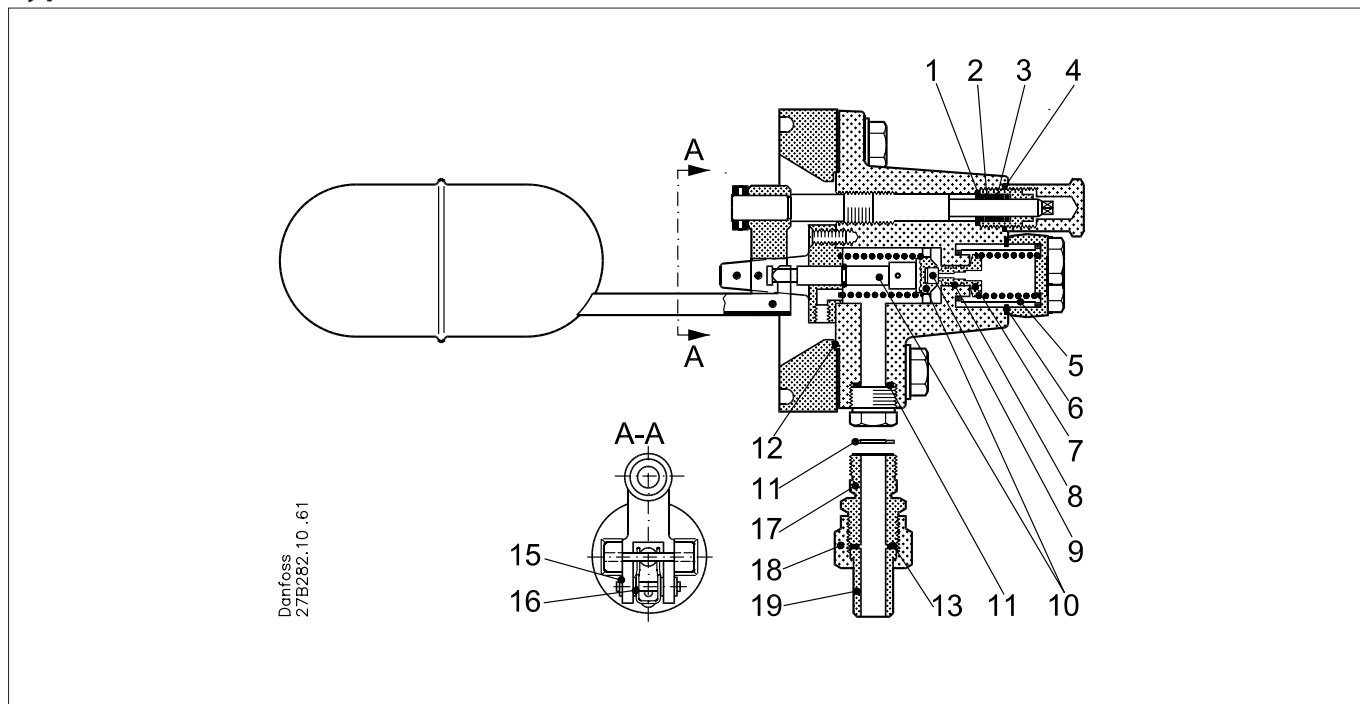

Data sheet – Spare parts and accessories

Float valves
Types SV 4, SV 5 and SV 6

Description	Pos. #	Qty.	Code no.	
Seal kit				
Sealing ring	1	1	027B2070	
O-ring	2	2		
Washer	3	1		
Washer, nylon	4	1		
Gasket	6	1		
Alu gasket	11	2		
Gasket	12	1		
Alu gasket	13	2		
Alu gasket	14	2		
Service kit				
Valve plate, teflon	9	1		027B2073
Cone incl. tap	10	1		
Locking ring	15	2		
Washer, nylon	16	2		
Strainer				
Strainer	5	1	027B2071	
Orifice assembly				
Gasket	6	1	027B2080	
Orifice dia. 1.0 mm	7	1		
O-ring	8	1		
Valve plate, nylon	9	1		
Orifice assembly				
Gasket	6	1	027B2081	
Orifice dia. 1.5 mm	7	1		
O-ring	8	1		
Valve plate, nylon	9	1		
Orifice assembly				
Gasket	6	1	027B2082	
Orifice dia. 2.0 mm	7	1		
O-ring	8	1		
Valve plate, nylon	9	1		

Description	Pos. #	Qty.	Code no.
Orifice assembly			
Gasket	6	1	027B2083
Orifice dia. 1.0 mm	7	1	
O-ring	8	1	
Valve plate, nylon	9	1	
Orifice assembly			
Gasket	6	1	027B2084
Orifice dia. 1.0 mm	7	1	
O-ring	8	1	
Valve plate, nylon	9	1	
Orifice assembly (default SV 4)			
Gasket	6	1	027B2085
Orifice dia. 3.0 mm	7	1	
O-ring	8	1	
Valve plate, nylon	9	1	
Orifice assembly (default SV 5)			
Gasket	6	1	027B2086
Orifice dia. 3.5 mm	7	1	
O-ring	8	1	
Valve plate, nylon	9	1	
Orifice assembly (default SV 6)			
Gasket	6	1	027B2087
Orifice dia. 4.0 mm	7	1	
O-ring	8	1	
Valve plate, nylon	9	1	
Orifice assembly (default SV 6)			
Alu gasket	11	1	027B2075
Alu gasket	13	1	
Nipple	17	1	
Union	18	1	
Welding nipple	19	1	