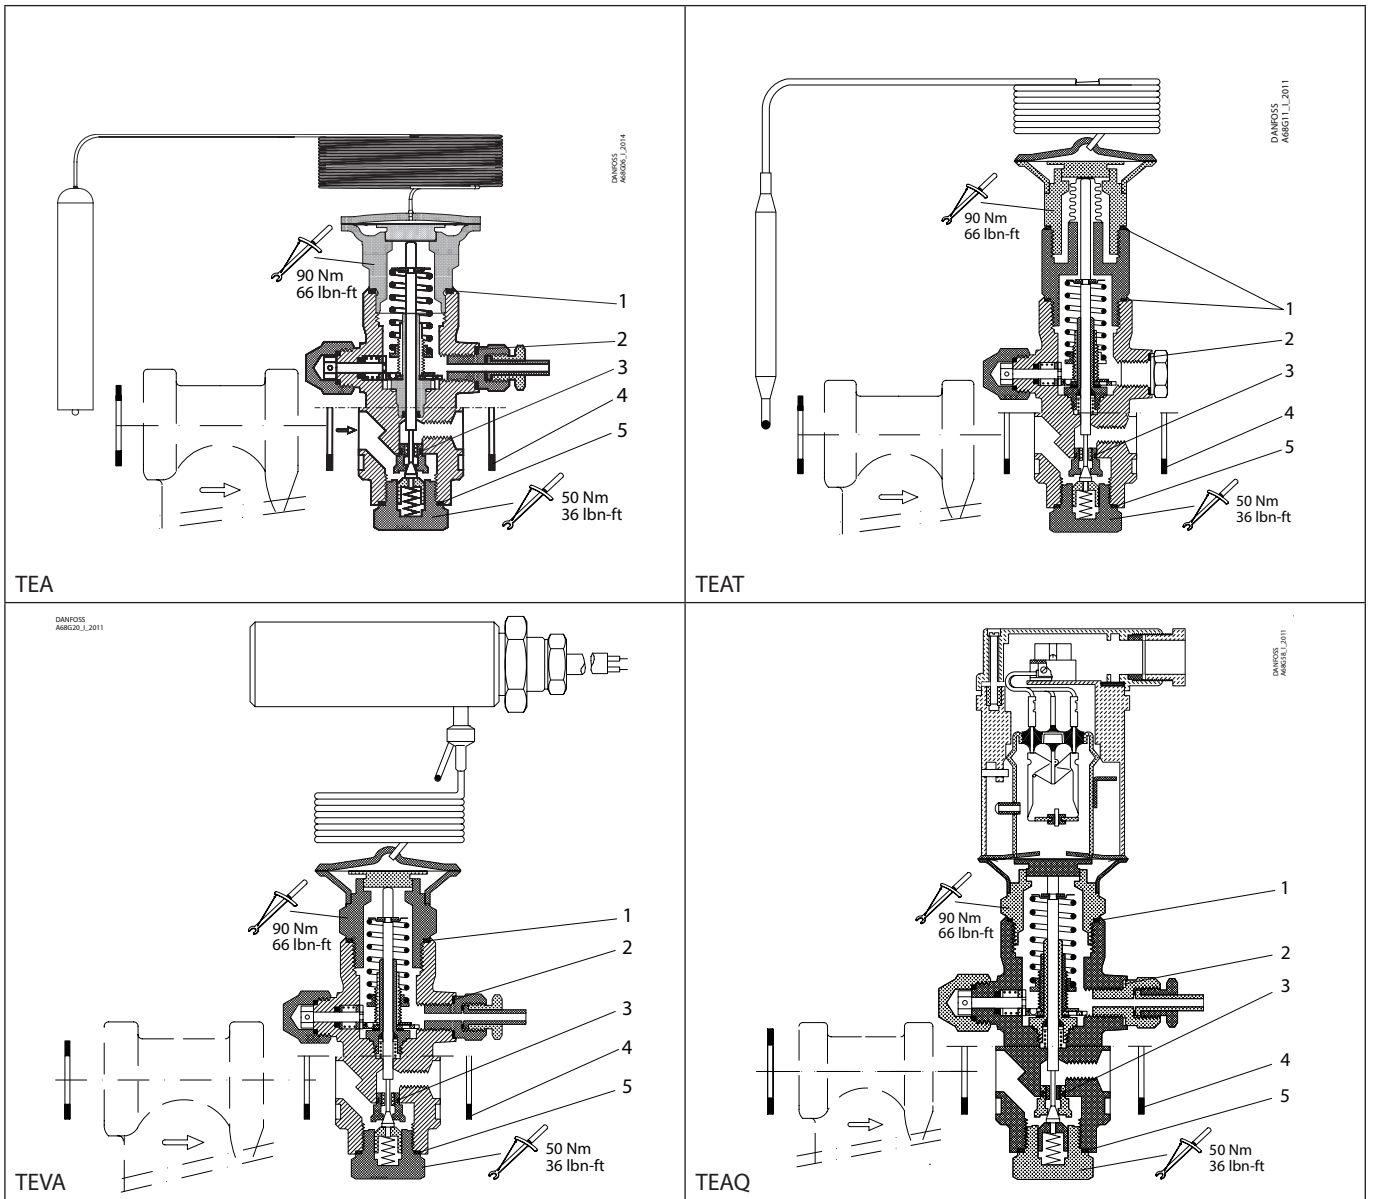

Installation guide – Spare parts and accessories

Inspection kit | Code number 068G0064
TEA, TEAT, TEVA and TEAQ, Size 20 and 85

<p>1</p> <p>▬ = Alu.</p> <p>Total no. = 2</p>	<p>2</p> <p>▬ = Alu.</p> <p>Total no. = 1</p>	<p>3 (size 20)</p> <p>Total no. = 1</p>	<p>3 (size 85)</p> <p>Total no. = 1</p>
<p>4 (size 20)</p> <p>▬ = Fibre</p> <p>Total no. = 3</p>	<p>4 (size 85)</p> <p>▬ = Fibre</p> <p>Total no. = 3</p>	<p>5</p> <p>▬ = Alu.</p> <p>Total no. = 1</p>	