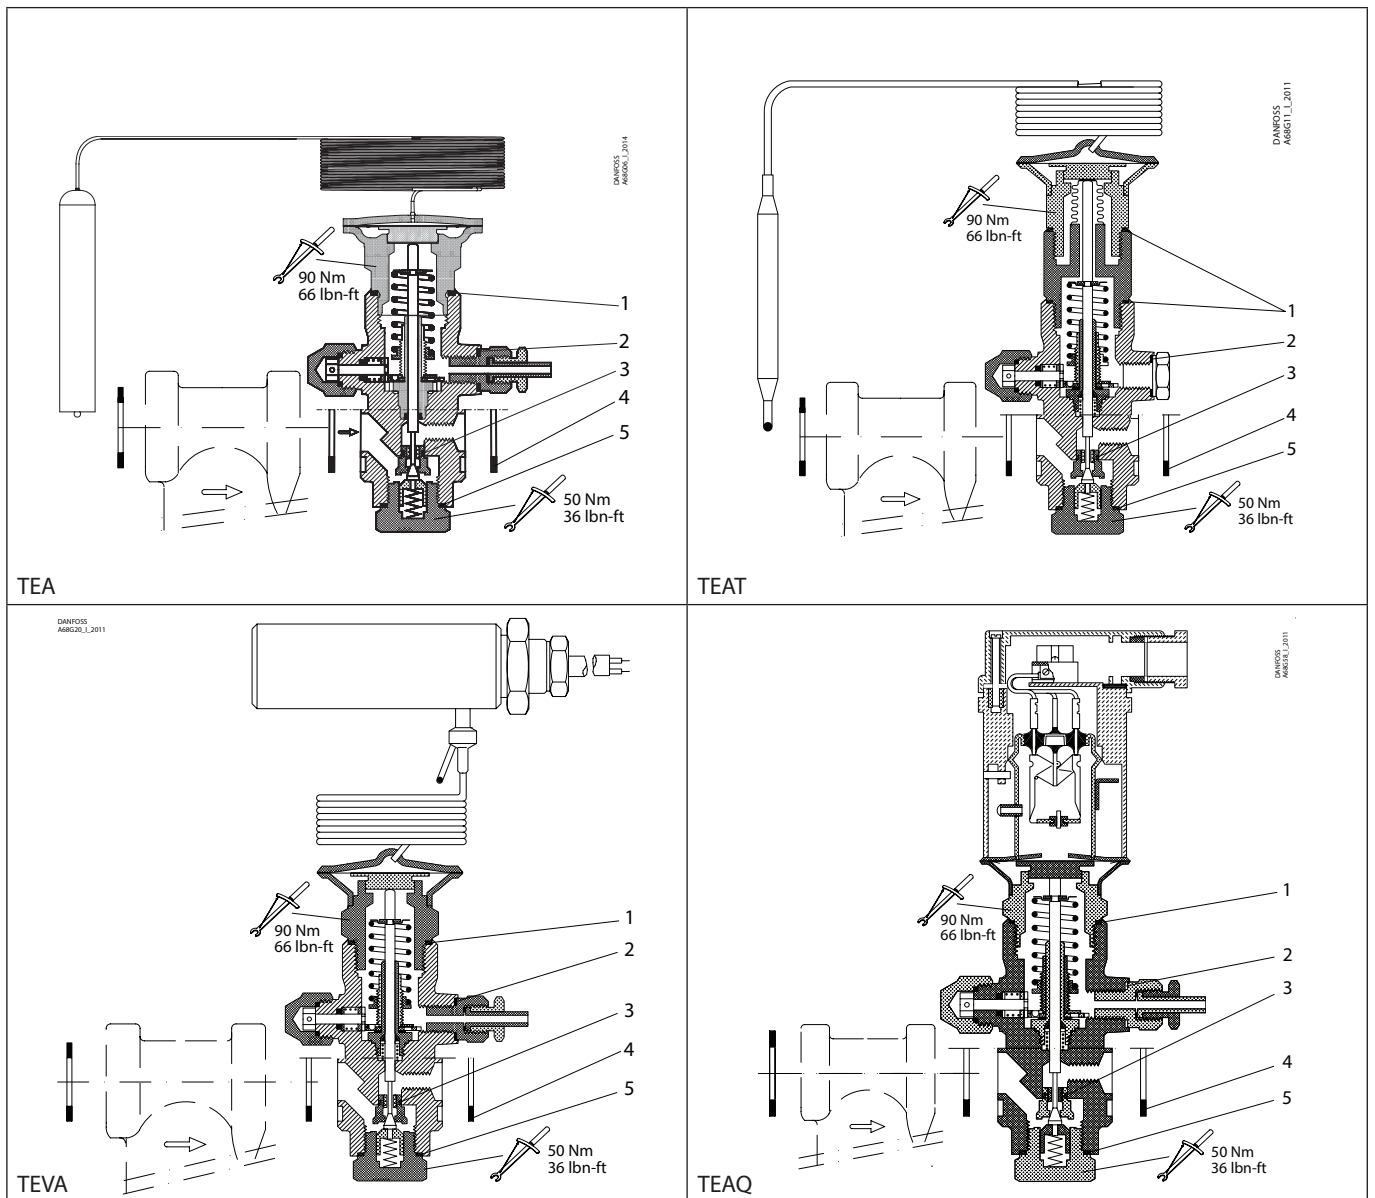

Installation guide – Spare parts and accessories

Inspection kit | Code number 068G0064
TEA, TEAT, TEVA and TEAQ, Size 20 and 85

| | | | |
|--|--|--|--|
| <p>1</p> <p> = Alu.</p> <p></p> <p>Total no. = 2</p> | <p>2</p> <p> = Alu.</p> <p></p> <p>Total no. = 1</p> | <p>3 (size 20)</p> <p></p> <p></p> <p>Total no. = 1</p> | <p>3 (size 85)</p> <p></p> <p></p> <p>Total no. = 1</p> |
| <p>4 (size 20)</p> <p> = Fibre</p> <p></p> <p>Total no. = 3</p> | <p>4 (size 85)</p> <p> = Fibre</p> <p></p> <p>Total no. = 3</p> | <p>5</p> <p> = Alu.</p> <p></p> <p>Total no. = 1</p> | |