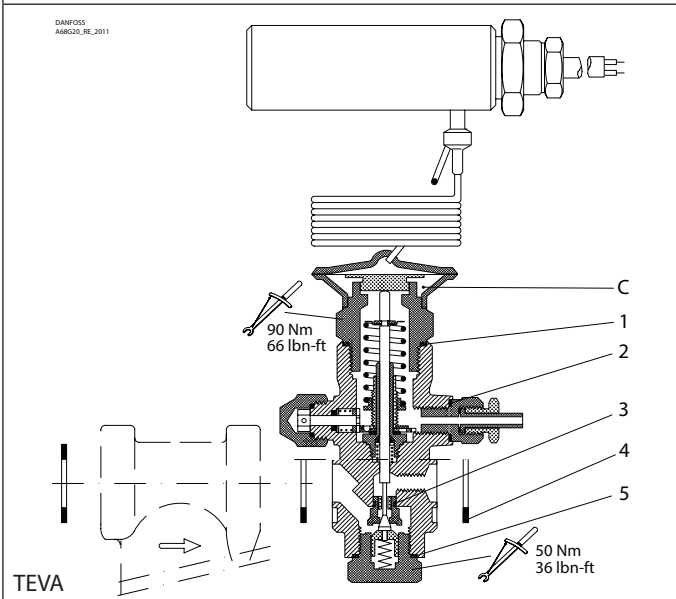

Installation guide – Spare parts and accessories

Repair kit, element | Code numbers 068G3250, 068G3252, 068G3260, 068G3261, 068G3262, 068G3255

TEA, TEAT, TEVA and TEAQ, Size 20 and 85

TEA

TEAT

TEVA

TEAQ

<p><b>1</b></p> <p>▨ = Alu.</p> <p>Total no. = 2</p>	<p><b>2</b></p> <p>▨ = Alu.</p> <p>Total no. = 1</p>	<p><b>3 (size 20)</b></p> <p>Total no. = 1</p>	<p><b>3 (size 85)</b></p> <p>Total no. = 1</p>	<p><b>4 (size 20)</b></p> <p>▨ = Fibre</p> <p>Total no. = 3</p>	<p><b>4 (size 85)</b></p> <p>▨ = Fibre</p> <p>Total no. = 3</p>
<p><b>5</b></p> <p>▨ = Alu.</p> <p>Total no. = 1</p>	<p><b>6</b></p> <p>1 of A or 1 of B or 1 of C</p>	<p><b>Bulb strap</b></p> <p>Total no. = 1</p>			