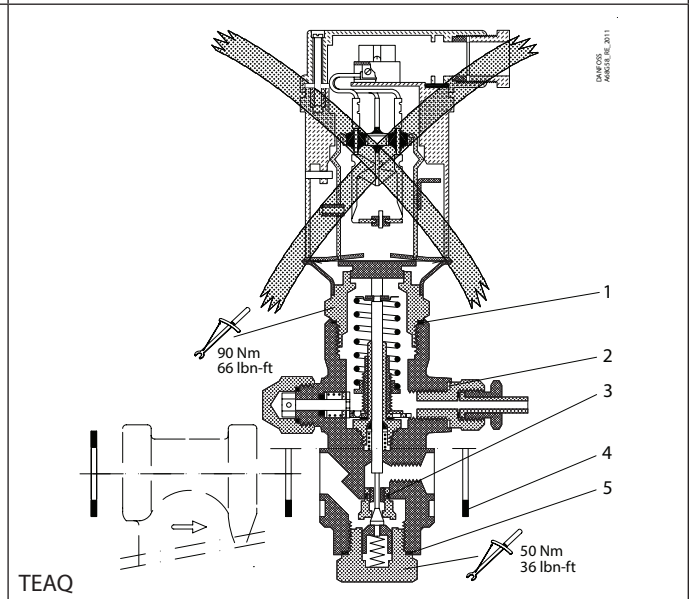

Installation guide – Spare parts and accessories

Repair kit, element | Code numbers 068G3250, 068G3252, 068G3260, 068G3261, 068G3262, 068G3255

TEA, TEAT, TEVA and TEAQ, Size 20 and 85

TEA

TEAT

TEVA

TEAQ

<p><b>1</b></p> <p>▨ = Alu.</p> <p>Total no. = 2</p>	<p><b>2</b></p> <p>▨ = Alu.</p> <p>Total no. = 1</p>	<p><b>3 (size 20)</b></p> <p>Total no. = 1</p>	<p><b>3 (size 85)</b></p> <p>Total no. = 1</p>	<p><b>4 (size 20)</b></p> <p>▨ = Fibre</p> <p>Total no. = 3</p>	<p><b>4 (size 85)</b></p> <p>▨ = Fibre</p> <p>Total no. = 3</p>
<p><b>5</b></p> <p>▨ = Alu.</p> <p>Total no. = 1</p>	<p><b>6</b></p> <p>1 of A or 1 of B or 1 of C</p>	<p><b>Bulb strap</b></p> <p>Total no. = 1</p>			