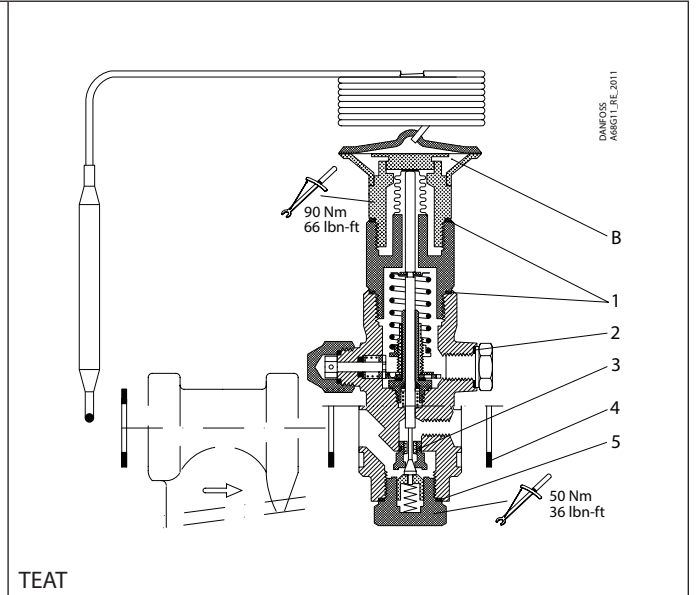

Installation guide – Spare parts and accessories

Repair kit, element | Code numbers 068G3250, 068G3252, 068G3260, 068G3261, 068G3262, 068G3255

TEA, TEAT, TEVA and TEAQ, Size 20 and 85

TEA

TEAT

TEVA

TEAQ

<p><b>1</b></p> <p>▨ = Alu.</p> <p>Total no. = 2</p>	<p><b>2</b></p> <p>▨ = Alu.</p> <p>Total no. = 1</p>	<p><b>3 (size 20)</b></p> <p>Total no. = 1</p>	<p><b>3 (size 85)</b></p> <p>Total no. = 1</p>	<p><b>4 (size 20)</b></p> <p>▨ = Fibre</p> <p>Total no. = 3</p>	<p><b>4 (size 85)</b></p> <p>▨ = Fibre</p> <p>Total no. = 3</p>
<p><b>5</b></p> <p>▨ = Alu.</p> <p>Total no. = 1</p>	<p><b>6</b></p> <p>1 of A or 1 of B or 1 of C</p>	<p><b>Bulb strap</b></p> <p>Total no. = 1</p>			