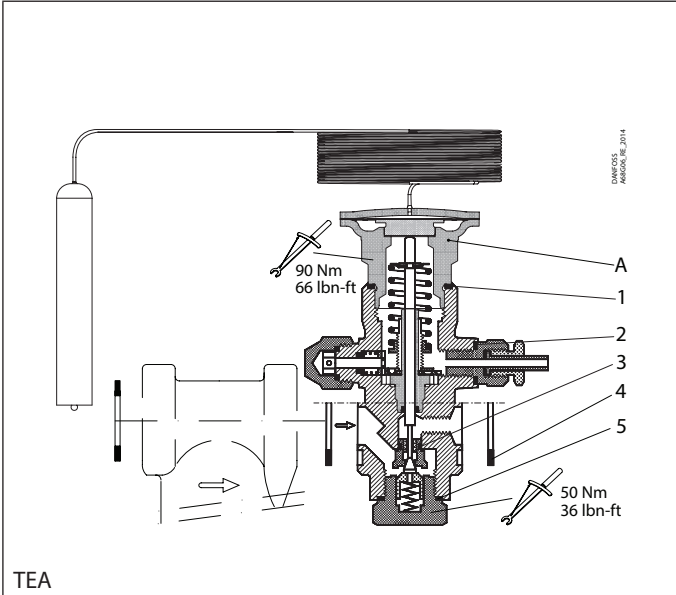

Installation guide – Spare parts and accessories

Repair kit, element | Code numbers 068G3250, 068G3252, 068G3260, 068G3261, 068G3262, 068G3255

TEA, TEAT, TEVA and TEAQ, Size 20 and 85

TEA

TEAT

TEVA

TEAQ

<p><b>1</b></p> <p>▨ = Alu.</p> <p>Total no. = 2</p>	<p><b>2</b></p> <p>▨ = Alu.</p> <p>Total no. = 1</p>	<p><b>3 (size 20)</b></p> <p>Total no. = 1</p>	<p><b>3 (size 85)</b></p> <p>Total no. = 1</p>	<p><b>4 (size 20)</b></p> <p>▨ = Fibre</p> <p>Total no. = 3</p>	<p><b>4 (size 85)</b></p> <p>▨ = Fibre</p> <p>Total no. = 3</p>
<p><b>5</b></p> <p>▨ = Alu.</p> <p>Total no. = 1</p>	<p><b>6</b></p> <p>1 of A or 1 of B or 1 of C</p>	<p><b>Bulb strap</b></p> <p>Total no. = 1</p>			