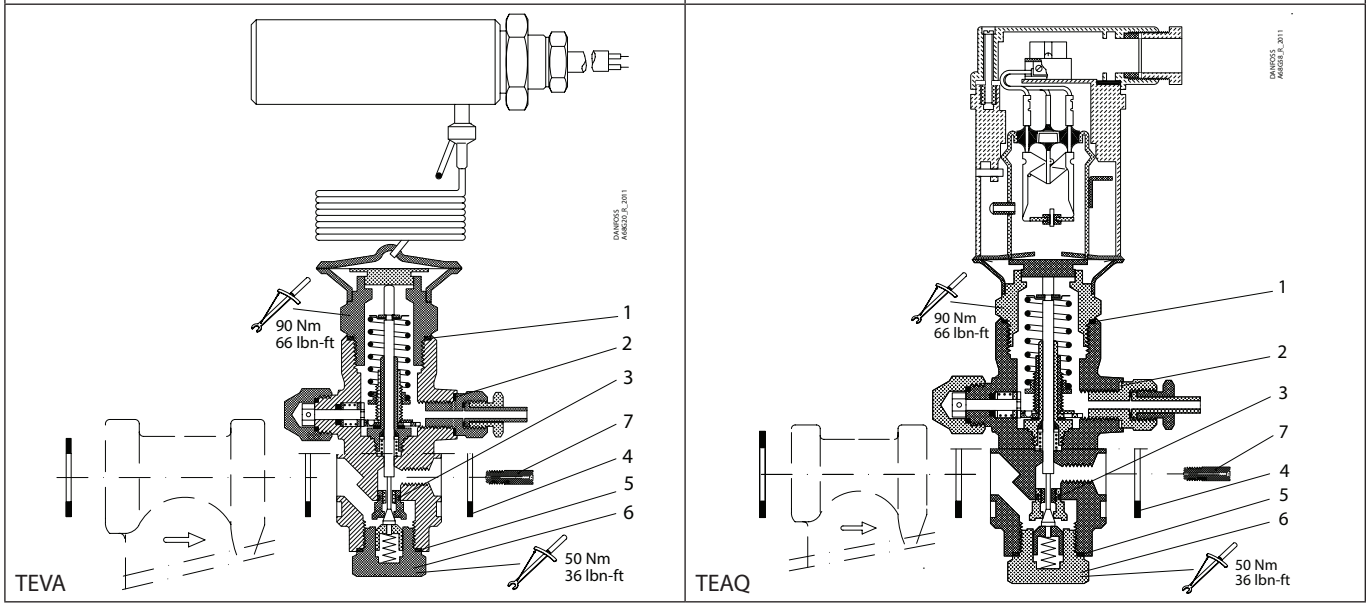

Installation guide – Spare parts and accessories

Repair kit, orifice | Code numbers: 068G2050, 068G2051, 068G2052, 068G2053, 068G2054, 068G2055, 068G2056, 068G2057, 068G2058, 068G2059
TEA, TEAT, TEVA and TEAQ, Size 20 and 85

<p>1</p> <p>▬ = Alu.</p> <p>Total no. = 2</p>	<p>2</p> <p>▬ = Alu.</p> <p>Total no. = 1</p>	<p>3 (size 20)</p> <p>Total no. = 1</p>	<p>3 (size 85)</p> <p>Total no. = 1</p>	<p>4 (size 20)</p> <p>▬ = Fibre</p> <p>Total no. = 3</p>
<p>4 (size 85)</p> <p>▬ = Fibre</p> <p>Total no. = 3</p>	<p>5</p> <p>▬ = Alu.</p> <p>Total no. = 1</p>	<p>6</p> <p>Total no. = 1</p>	<p>7</p> <p>Included in the repair kit 068G2050 only</p> <p>Total no. = 1</p>	