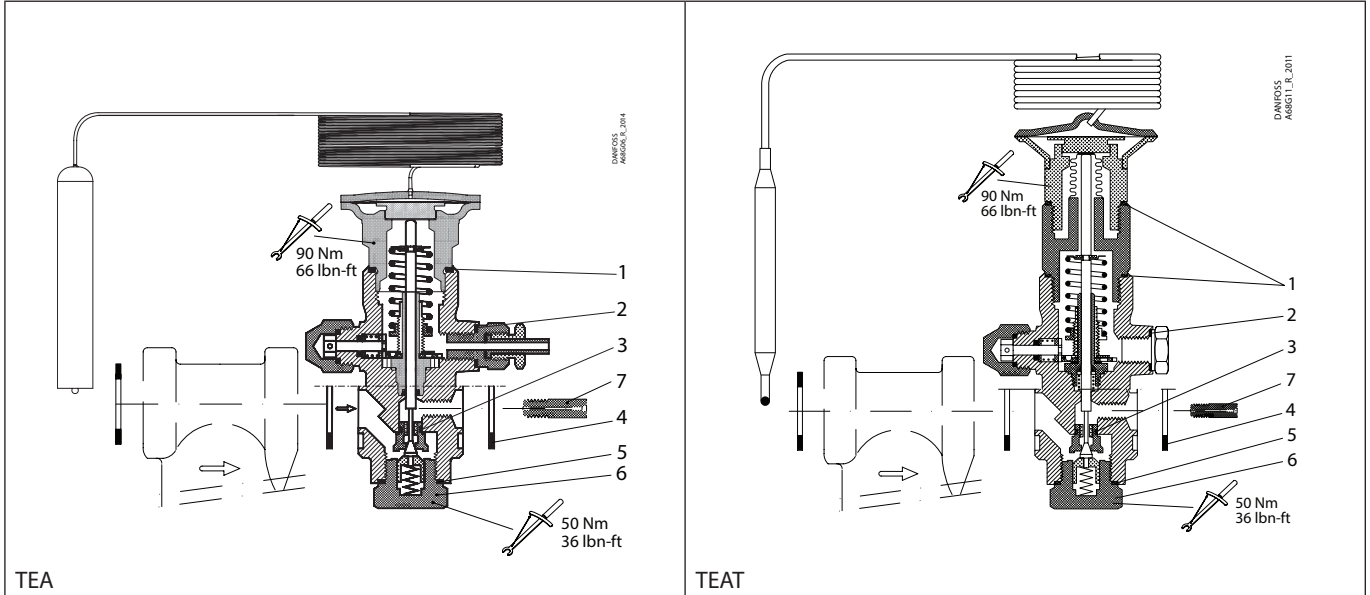

Installation guide – Spare parts and accessories

Repair kit, orifice | Code numbers: 068G2050, 068G2051, 068G2052, 068G2053, 068G2054, 068G2055, 068G2056, 068G2057, 068G2058, 068G2059
TEA, TEAT, TEVA and TEAQ, Size 20 and 85

<p>1</p> <p>▬ = Alu.</p> <p>Total no. = 2</p>	<p>2</p> <p>▬ = Alu.</p> <p>Total no. = 1</p>	<p>3 (size 20)</p> <p>Total no. = 1</p>	<p>3 (size 85)</p> <p>Total no. = 1</p>	<p>4 (size 20)</p> <p>▬ = Fibre</p> <p>Total no. = 3</p>
<p>4 (size 85)</p> <p>▬ = Fibre</p> <p>Total no. = 3</p>	<p>5</p> <p>▬ = Alu.</p> <p>Total no. = 1</p>	<p>6</p> <p>Total no. = 1</p>	<p>7</p> <p>Included in the repair kit 068G2050 only</p> <p>Total no. = 1</p>	