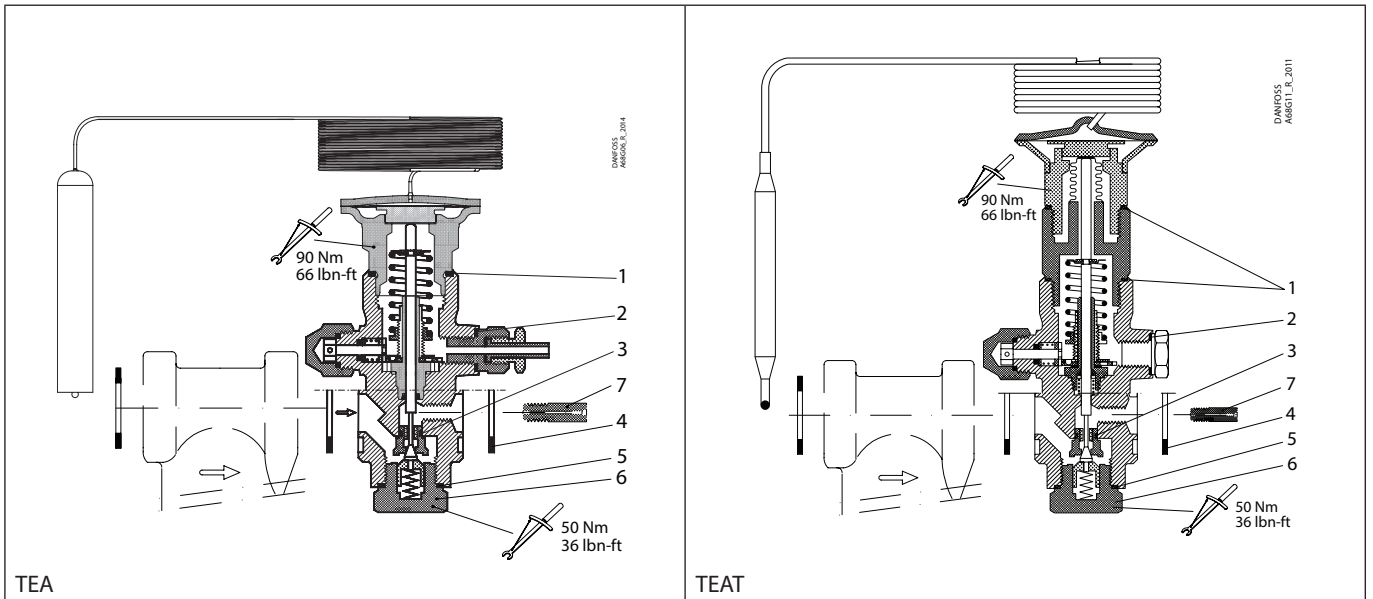

Installation guide – Spare parts and accessories

Repair kit, orifice | Code numbers: 068G2050, 068G2051, 068G2052, 068G2053, 068G2054, 068G2055, 068G2056, 068G2057, 068G2058, 068G2059
TEA, TEAT, TEVA and TEAQ, Size 20 and 85

<p>1</p> <p>▬ = Alu.</p> <p>Ø36 mm Ø1.42"</p> <p>Total no. = 2</p>	<p>2</p> <p>▬ = Alu.</p> <p>Ø17.5 mm Ø0.69"</p> <p>Total no. = 1</p>	<p>3 (size 20)</p> <p>Ø8 mm Ø0.32"</p> <p>Total no. = 1</p>	<p>3 (size 85)</p> <p>Ø9 mm Ø0.35"</p> <p>Total no. = 1</p>	<p>4 (size 20)</p> <p>▬ = Fibre</p> <p>Ø32 mm Ø1.26"</p> <p>Total no. = 3</p>
<p>4 (size 85)</p> <p>▬ = Fibre</p> <p>Ø39 mm Ø1.54"</p> <p>Total no. = 3</p>	<p>5</p> <p>▬ = Alu.</p> <p>Ø26 mm Ø1.02"</p> <p>Total no. = 1</p>	<p>6</p> <p>Total no. = 1</p>	<p>7</p> <p>Included in the repair kit 068G2050 only</p> <p>Total no. = 1</p>	