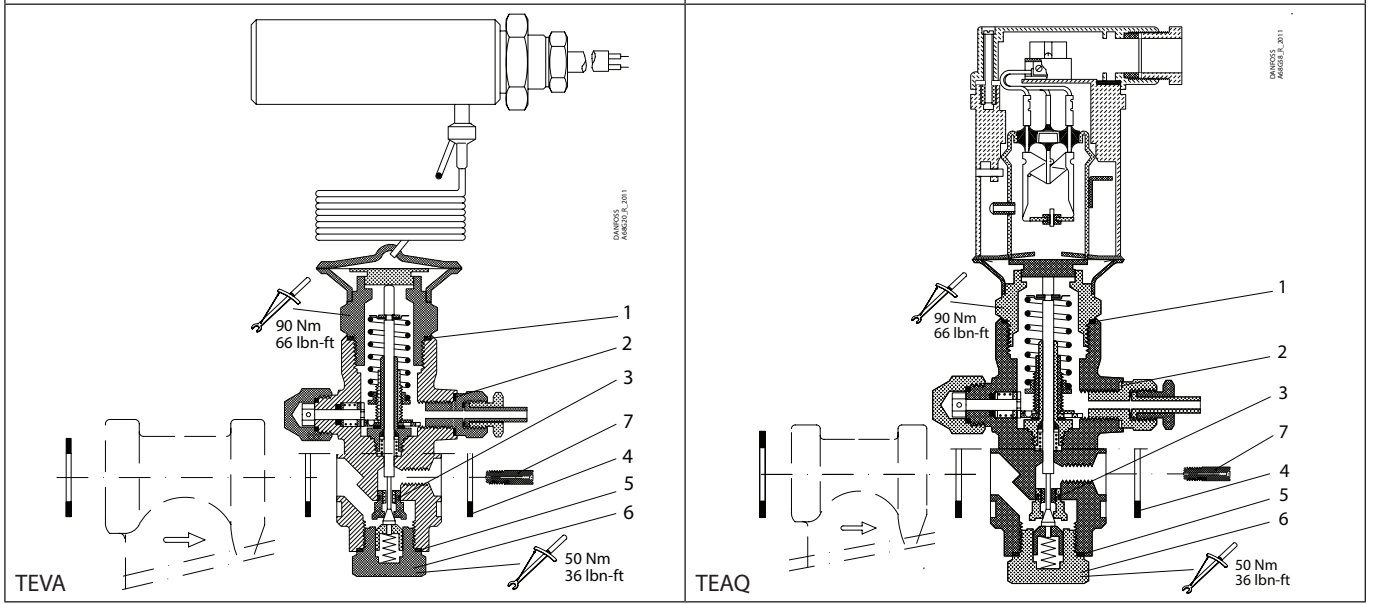

Installation guide – Spare parts and accessories

Repair kit, orifice | Code numbers: 068G2050, 068G2051, 068G2052, 068G2053, 068G2054, 068G2055, 068G2056, 068G2057, 068G2058, 068G2059
TEA, TEAT, TEVA and TEAQ, Size 20 and 85

<p>1</p> <p>▬ = Alu.</p> <p>Ø36 mm Ø1.42"</p> <p>Total no. = 2</p>	<p>2</p> <p>▬ = Alu.</p> <p>Ø17.5 mm Ø0.69"</p> <p>Total no. = 1</p>	<p>3 (size 20)</p> <p>Ø8 mm Ø0.32"</p> <p>Total no. = 1</p>	<p>3 (size 85)</p> <p>Ø9 mm Ø0.35"</p> <p>Total no. = 1</p>	<p>4 (size 20)</p> <p>▬ = Fibre</p> <p>Ø32 mm Ø1.26"</p> <p>Total no. = 3</p>
<p>4 (size 85)</p> <p>▬ = Fibre</p> <p>Ø39 mm Ø1.54"</p> <p>Total no. = 3</p>	<p>5</p> <p>▬ = Alu.</p> <p>Ø26 mm Ø1.02"</p> <p>Total no. = 1</p>	<p>6</p> <p>Total no. = 1</p>	<p>7</p> <p>Included in the repair kit 068G2050 only</p> <p>Total no. = 1</p>	